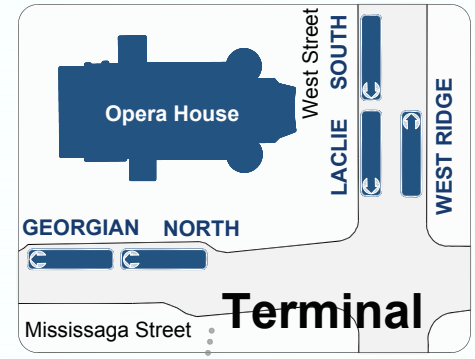

ORILLIA TRANSIT

Weekday Service
MONDAY TO FRIDAY
6:15 am to 10:15 pm (final departure)

Saturday Service
8:45 am to 7:45 pm (final departure)

Sunday Service
8:45 am to 4:15 pm (final departure)

- **North Route**
- **Laclic Route**
- **South Route**
- **Georgian Route**
- **West Ridge Route**

Each route departs the terminal at 15 and 45 minutes past the hour providing half hourly service to each stop on all routes. Except, hourly service is provided on the SOUTH route at **(A)** departing terminal at 15 minutes and **(B)** departing terminal at 45 minutes past the hour.

- **Half Hourly Service**
  Departs terminal 15 and 45 minutes after the hour.
- **Hourly Service (A)**
  Departs terminal 15 minutes after the hour.
- **Hourly Service (B)**
  Departs terminal 45 minutes after the hour.

- **Bus Stop**
- **Terminal Transit Terminal**
- **Bus Shelter**
- **Dash Stop**
- **35 05** Bus arrival times at stops noted in minutes after the hour

Effective August 28, 2015

Information: 326-8300

Orillia Transit

BUS ROUTES

and Schedule