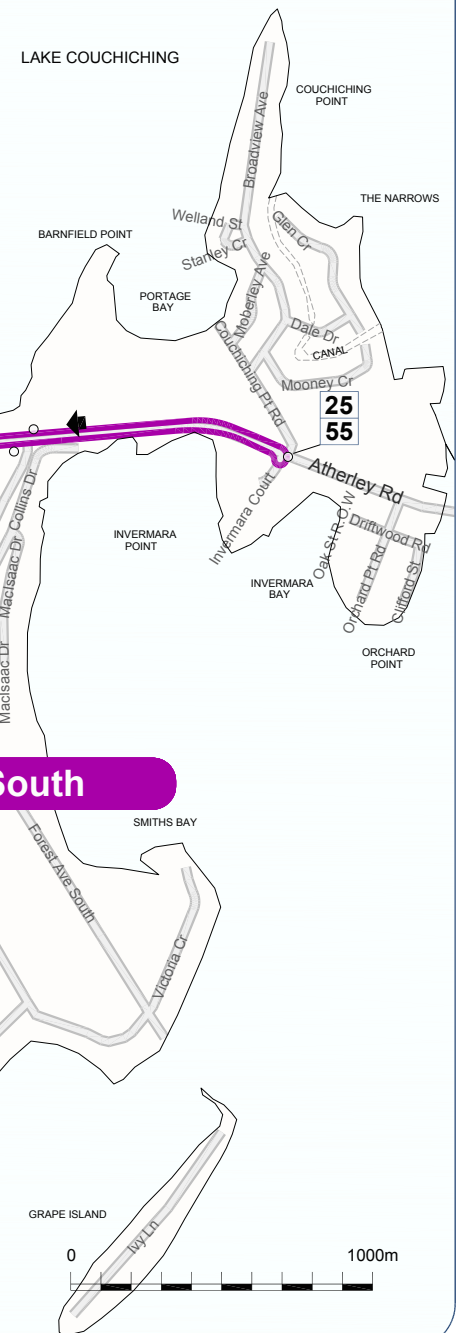

ORILLIA TRANSIT

Weekday Service
MONDAY TO FRIDAY
6:15 am to 10:15 pm (final departure)

Saturday Service
8:45 am to 7:45 pm (final departure)

Sunday Service
8:45 am to 4:15 pm (final departure)

- **North Route**
- **Laclic Route**
- **South Route**
- **Georgian Route**
- **West Ridge Route**

Each route departs the terminal at 15 and 45 minutes past the hour providing half hourly service to each stop on all routes. Except, hourly service is provided on the SOUTH route at **(A)** departing terminal at 15 minutes and **(B)** departing terminal at 45 minutes past the hour.

- **Half Hourly Service**
  Departs terminal 15 and 45 minutes after the hour.
- **Hourly Service (A)**
  Departs terminal 15 minutes after the hour.
- **Hourly Service (B)**
  Departs terminal 45 minutes after the hour.

- **Bus Stop**
- **Terminal Transit Terminal**
- **Bus Shelter**
- **Dash Stop**
- **35 05** Bus arrival times at stops noted in minutes after the hour

Effective August 28, 2015

Information: 326-8300

Orillia Transit

BUS ROUTES

and Schedule