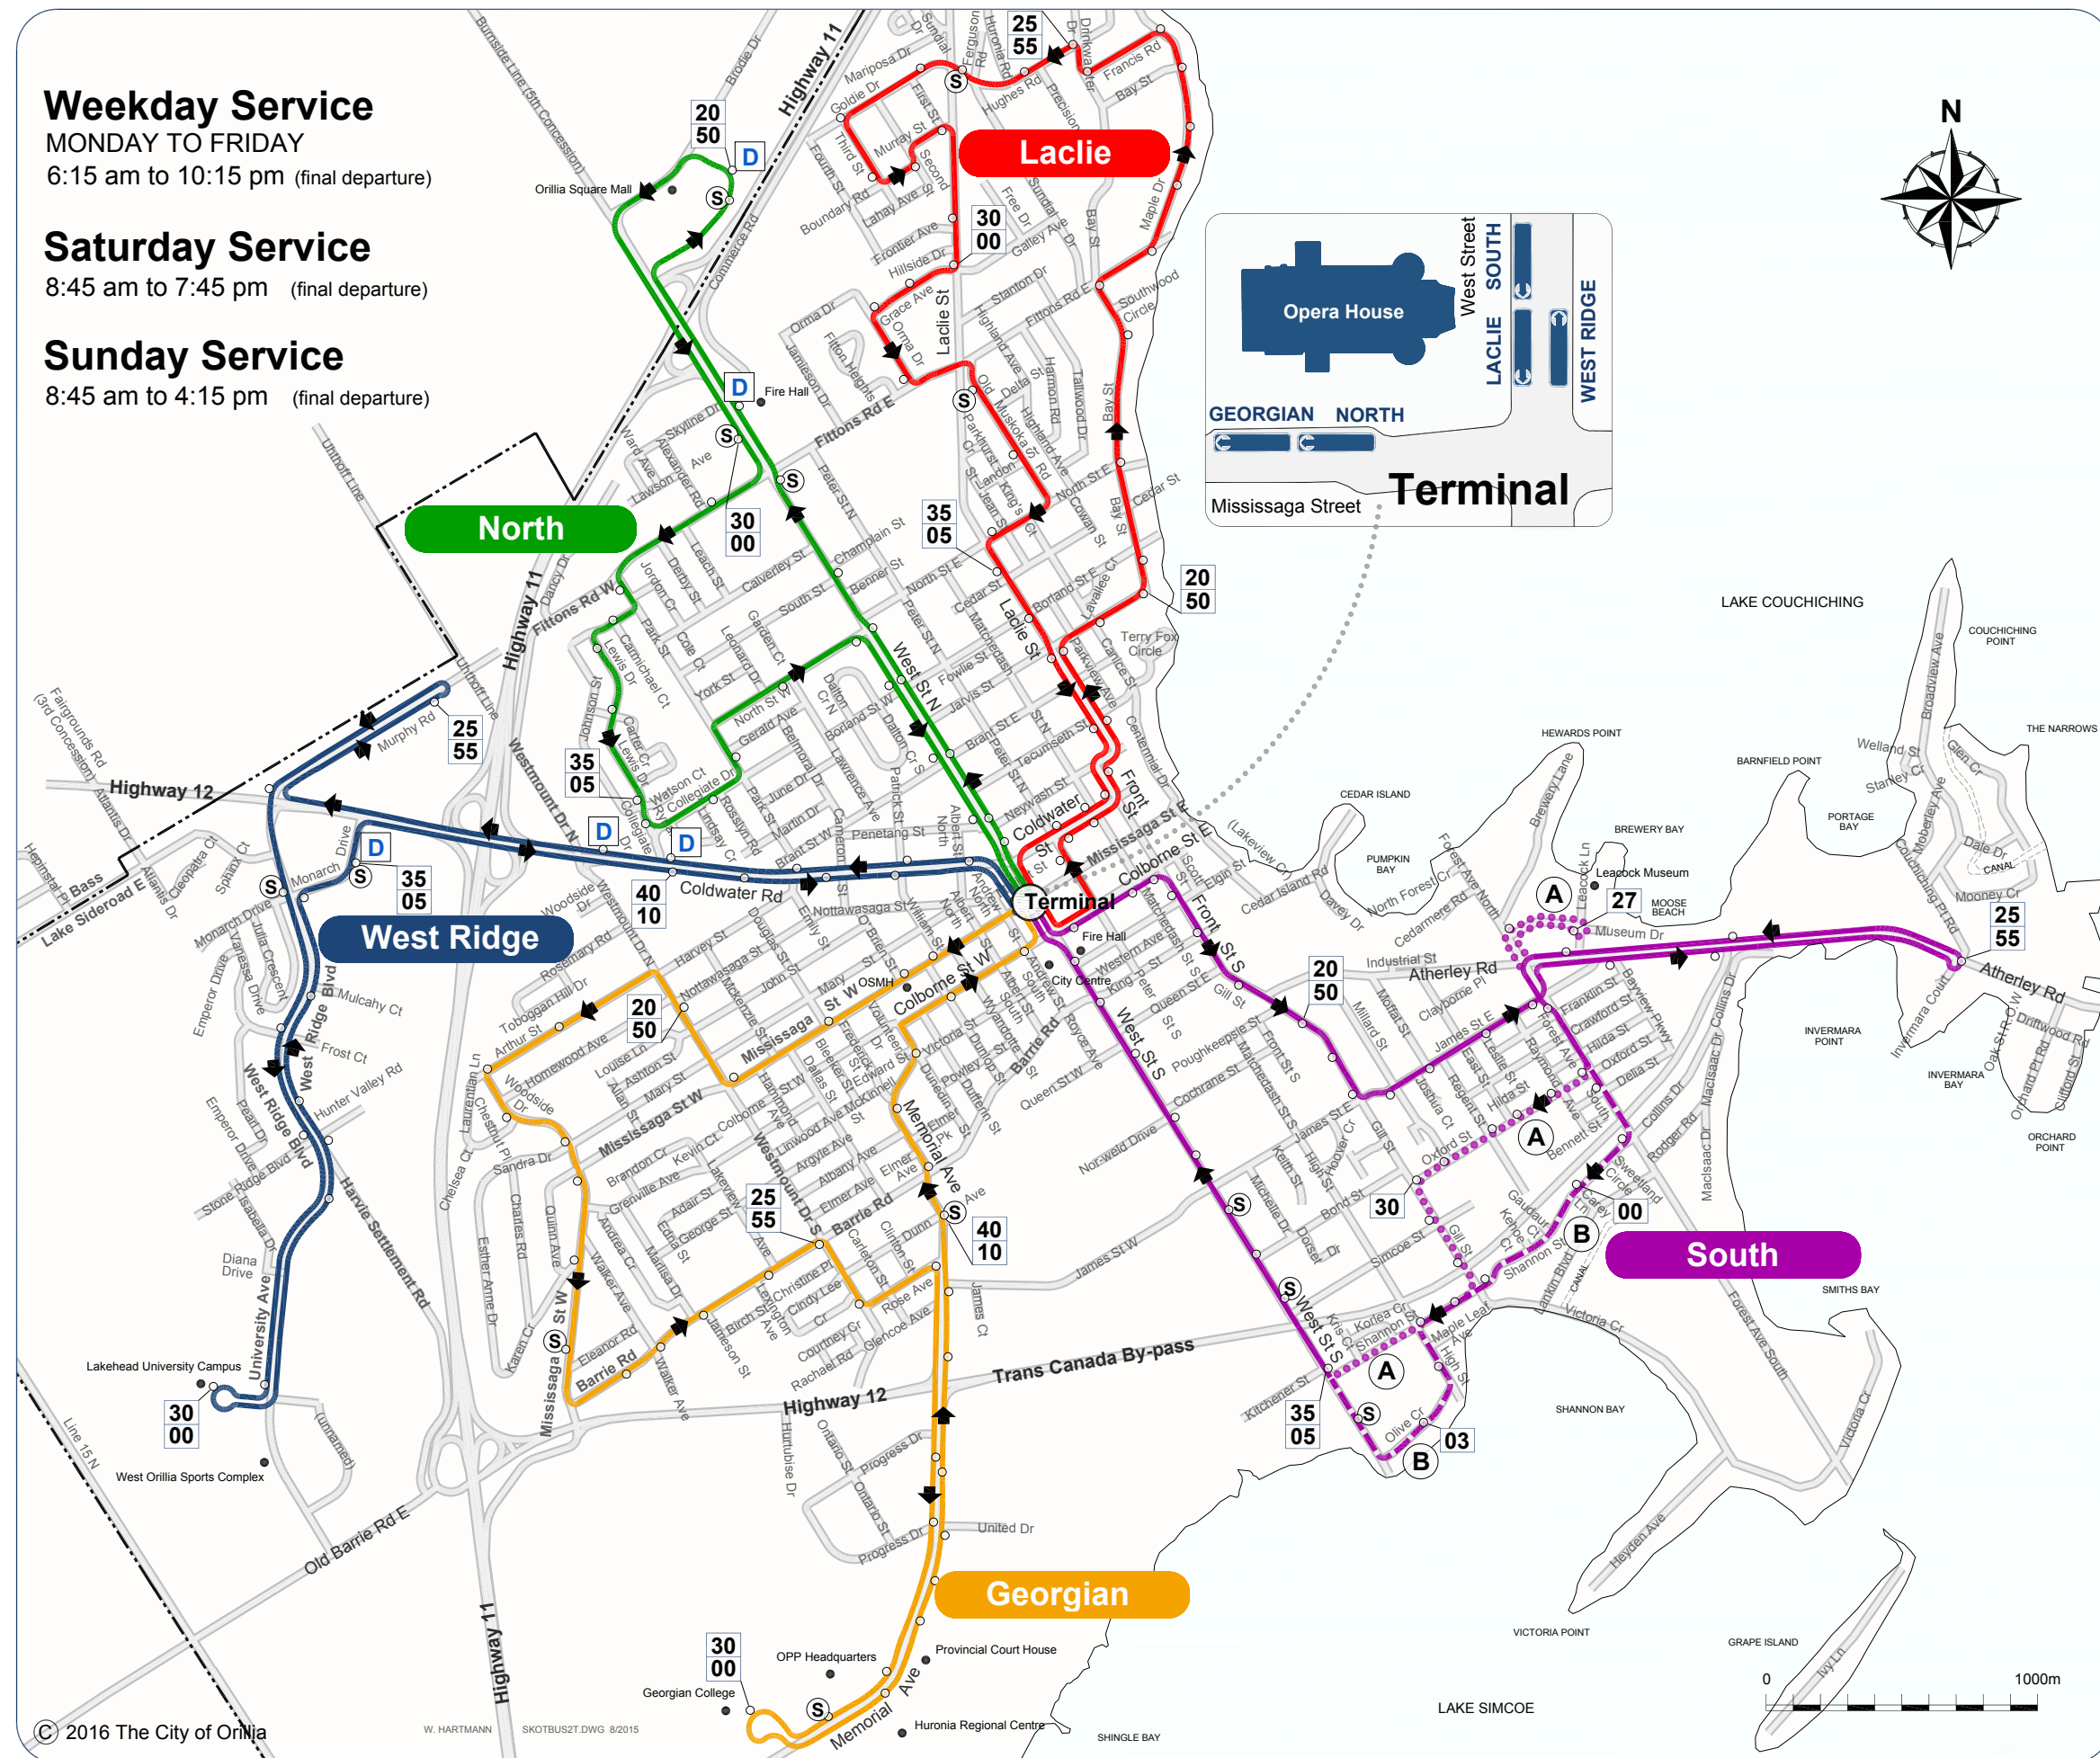

ORILLIA TRANSIT

Weekday Service
MONDAY TO FRIDAY
6:15 am to 10:15 pm (final departure)

Saturday Service
8:45 am to 7:45 pm (final departure)

Sunday Service
8:45 am to 4:15 pm (final departure)

- **North Route**
- **Laclic Route**
- **South Route**
- **Georgian Route**
- **West Ridge Route**

Each route departs the terminal at 15 and 45 minutes past the hour providing half hourly service to each stop on all routes. Except, hourly service is provided on the SOUTH route at **(A)** departing terminal at 15 minutes and **(B)** departing terminal at 45 minutes past the hour.

- **Half Hourly Service**
  Departs terminal 15 and 45 minutes after the hour.
- **Hourly Service (A)**
  Departs terminal 15 minutes after the hour.
- **Hourly Service (B)**
  Departs terminal 45 minutes after the hour.

- **Bus Stop**
- **Terminal Transit Terminal**
- **Bus Shelter**
- **Dash Stop**
- **35 05** Bus arrival times at stops noted in minutes after the hour

Effective August 28, 2015

Information: 326-8300

Orillia Transit

BUS ROUTES

and Schedule