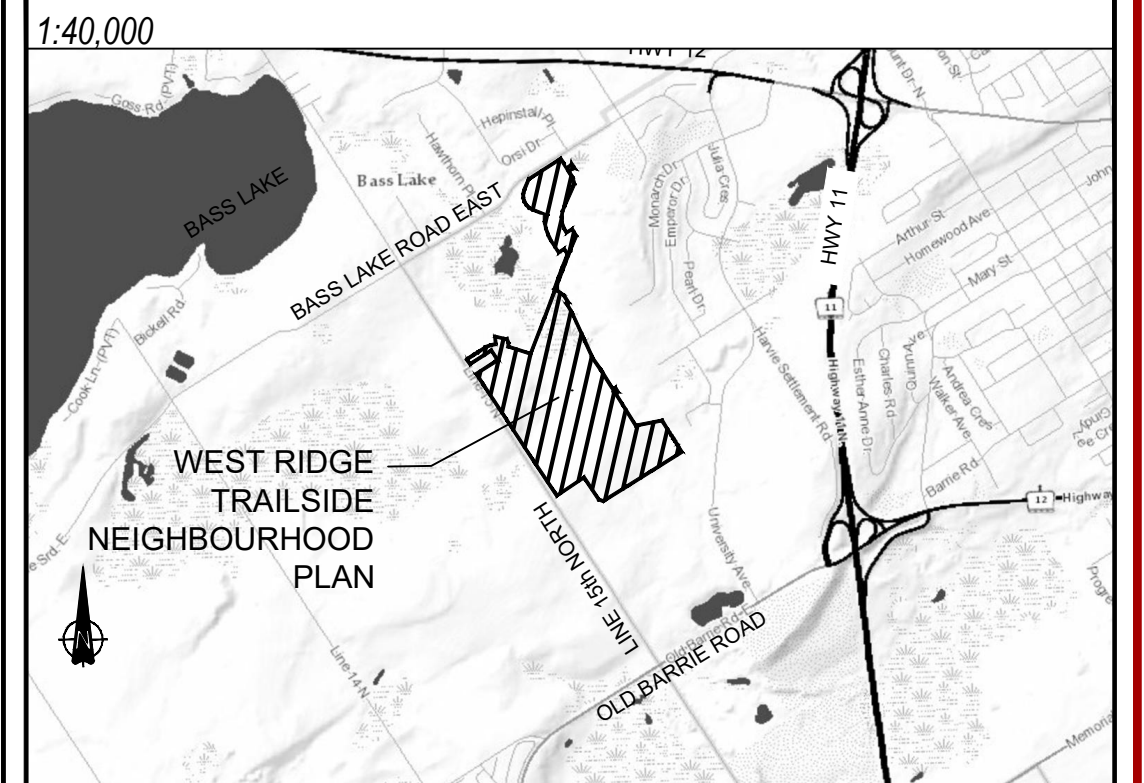

# WEST RIDGE TRAILSIDE PARKS AND TRAILS PLAN

LOT 6, PART OF THE WEST HALF OF LOT 7 AND PART OF LOT 8, CONCESSION 2 (SOUTH ORILLIA) FORMERLY IN THE GEOGRAPHIC TOWNSHIP OF ORILLIA NOW IN THE CITY OF ORILLIA COUNTY OF SIMCOE

## LEGEND

- SUBJECT LANDS (WEST RIDGE - TRAILSIDE)
- PARKLAND (OPEN SPACE)
- ENVIRONMENTAL PROTECTION & EXISTING STORMWATER MANAGEMENT FACILITY
- ENVIRONMENTAL PROTECTION WOODLOT

## LEGEND - TRAIL SYSTEMS

- ◆◆◆ PROPOSED TRAIL SYSTEM
- EXISTING MULTI-USE TRAIL SYSTEM
- PROPOSED MULTI-USE TRAIL (3m Asphalt)
- SIDEWALK / TRAIL CONNECTION

## KEY PLAN

CHARTER CONSTRUCTION LIMITED

Date: November 1, 2021  
Rev: Aug 17, 2022