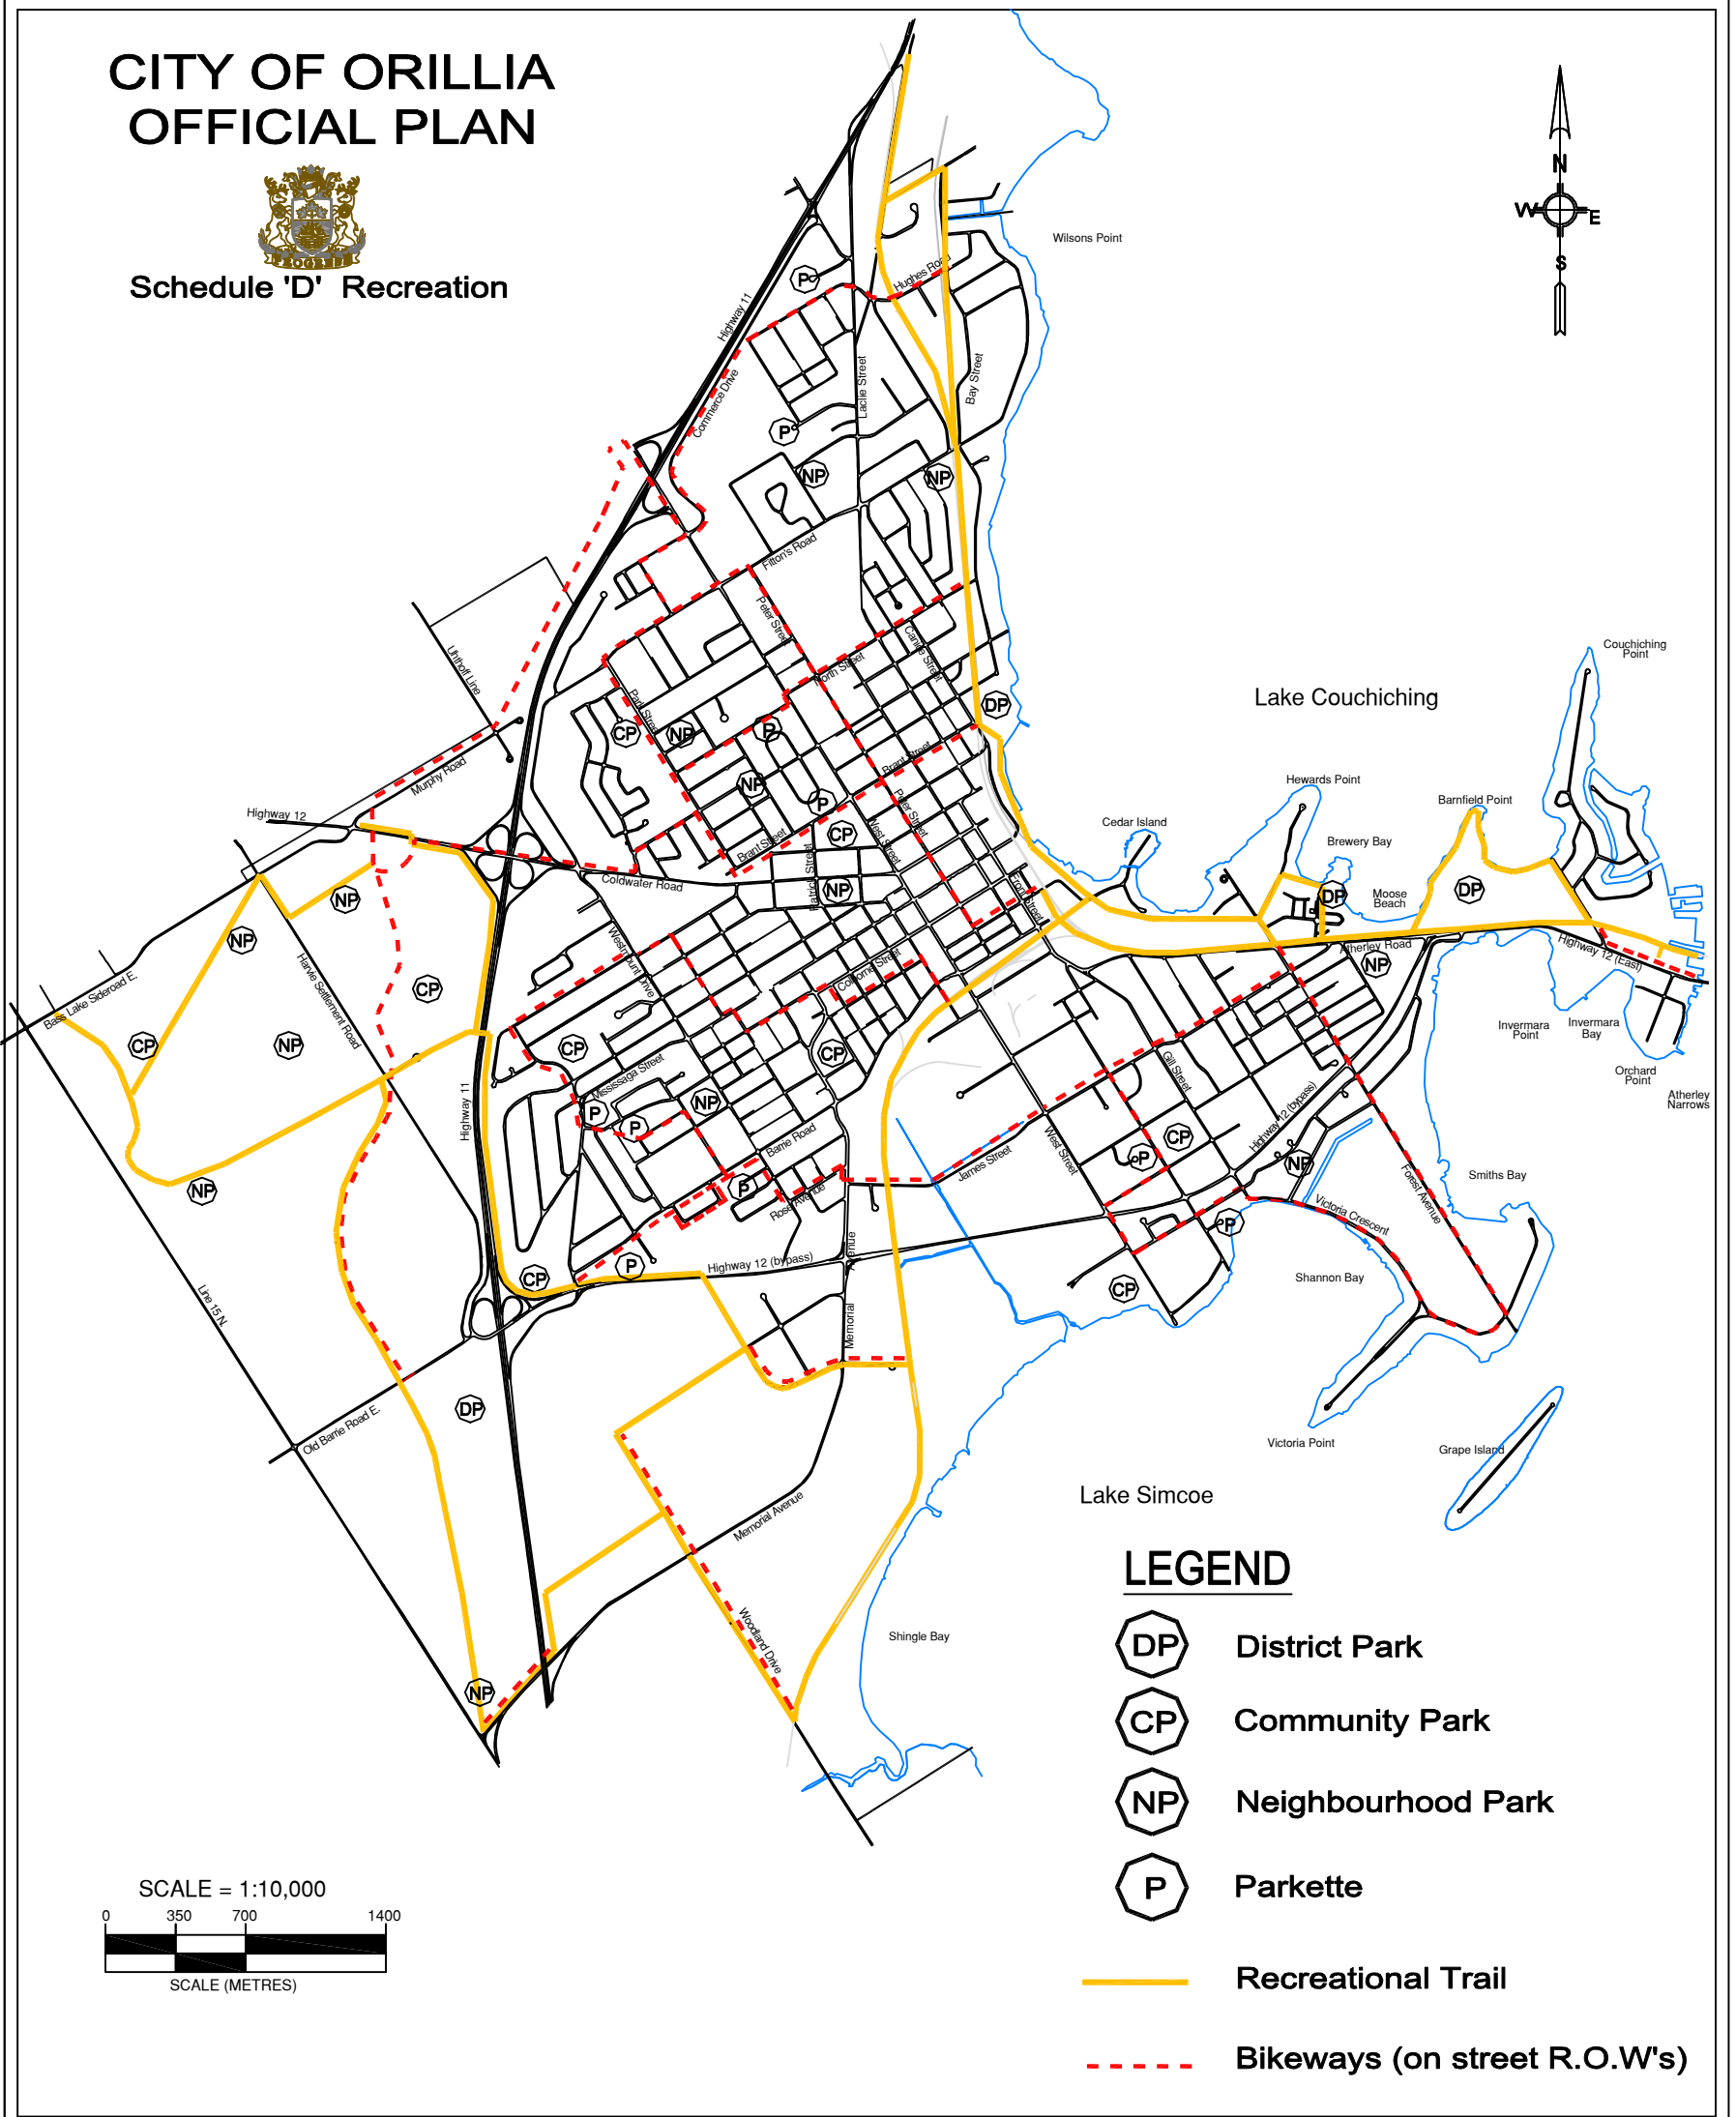

CITY OF ORILLIA OFFICIAL PLAN

Schedule 'D' Recreation

LEGEND

-  District Park
-  Community Park
-  Neighbourhood Park
-  Parkette
-  Recreational Trail
-  Bikeways (on street R.O.W's)