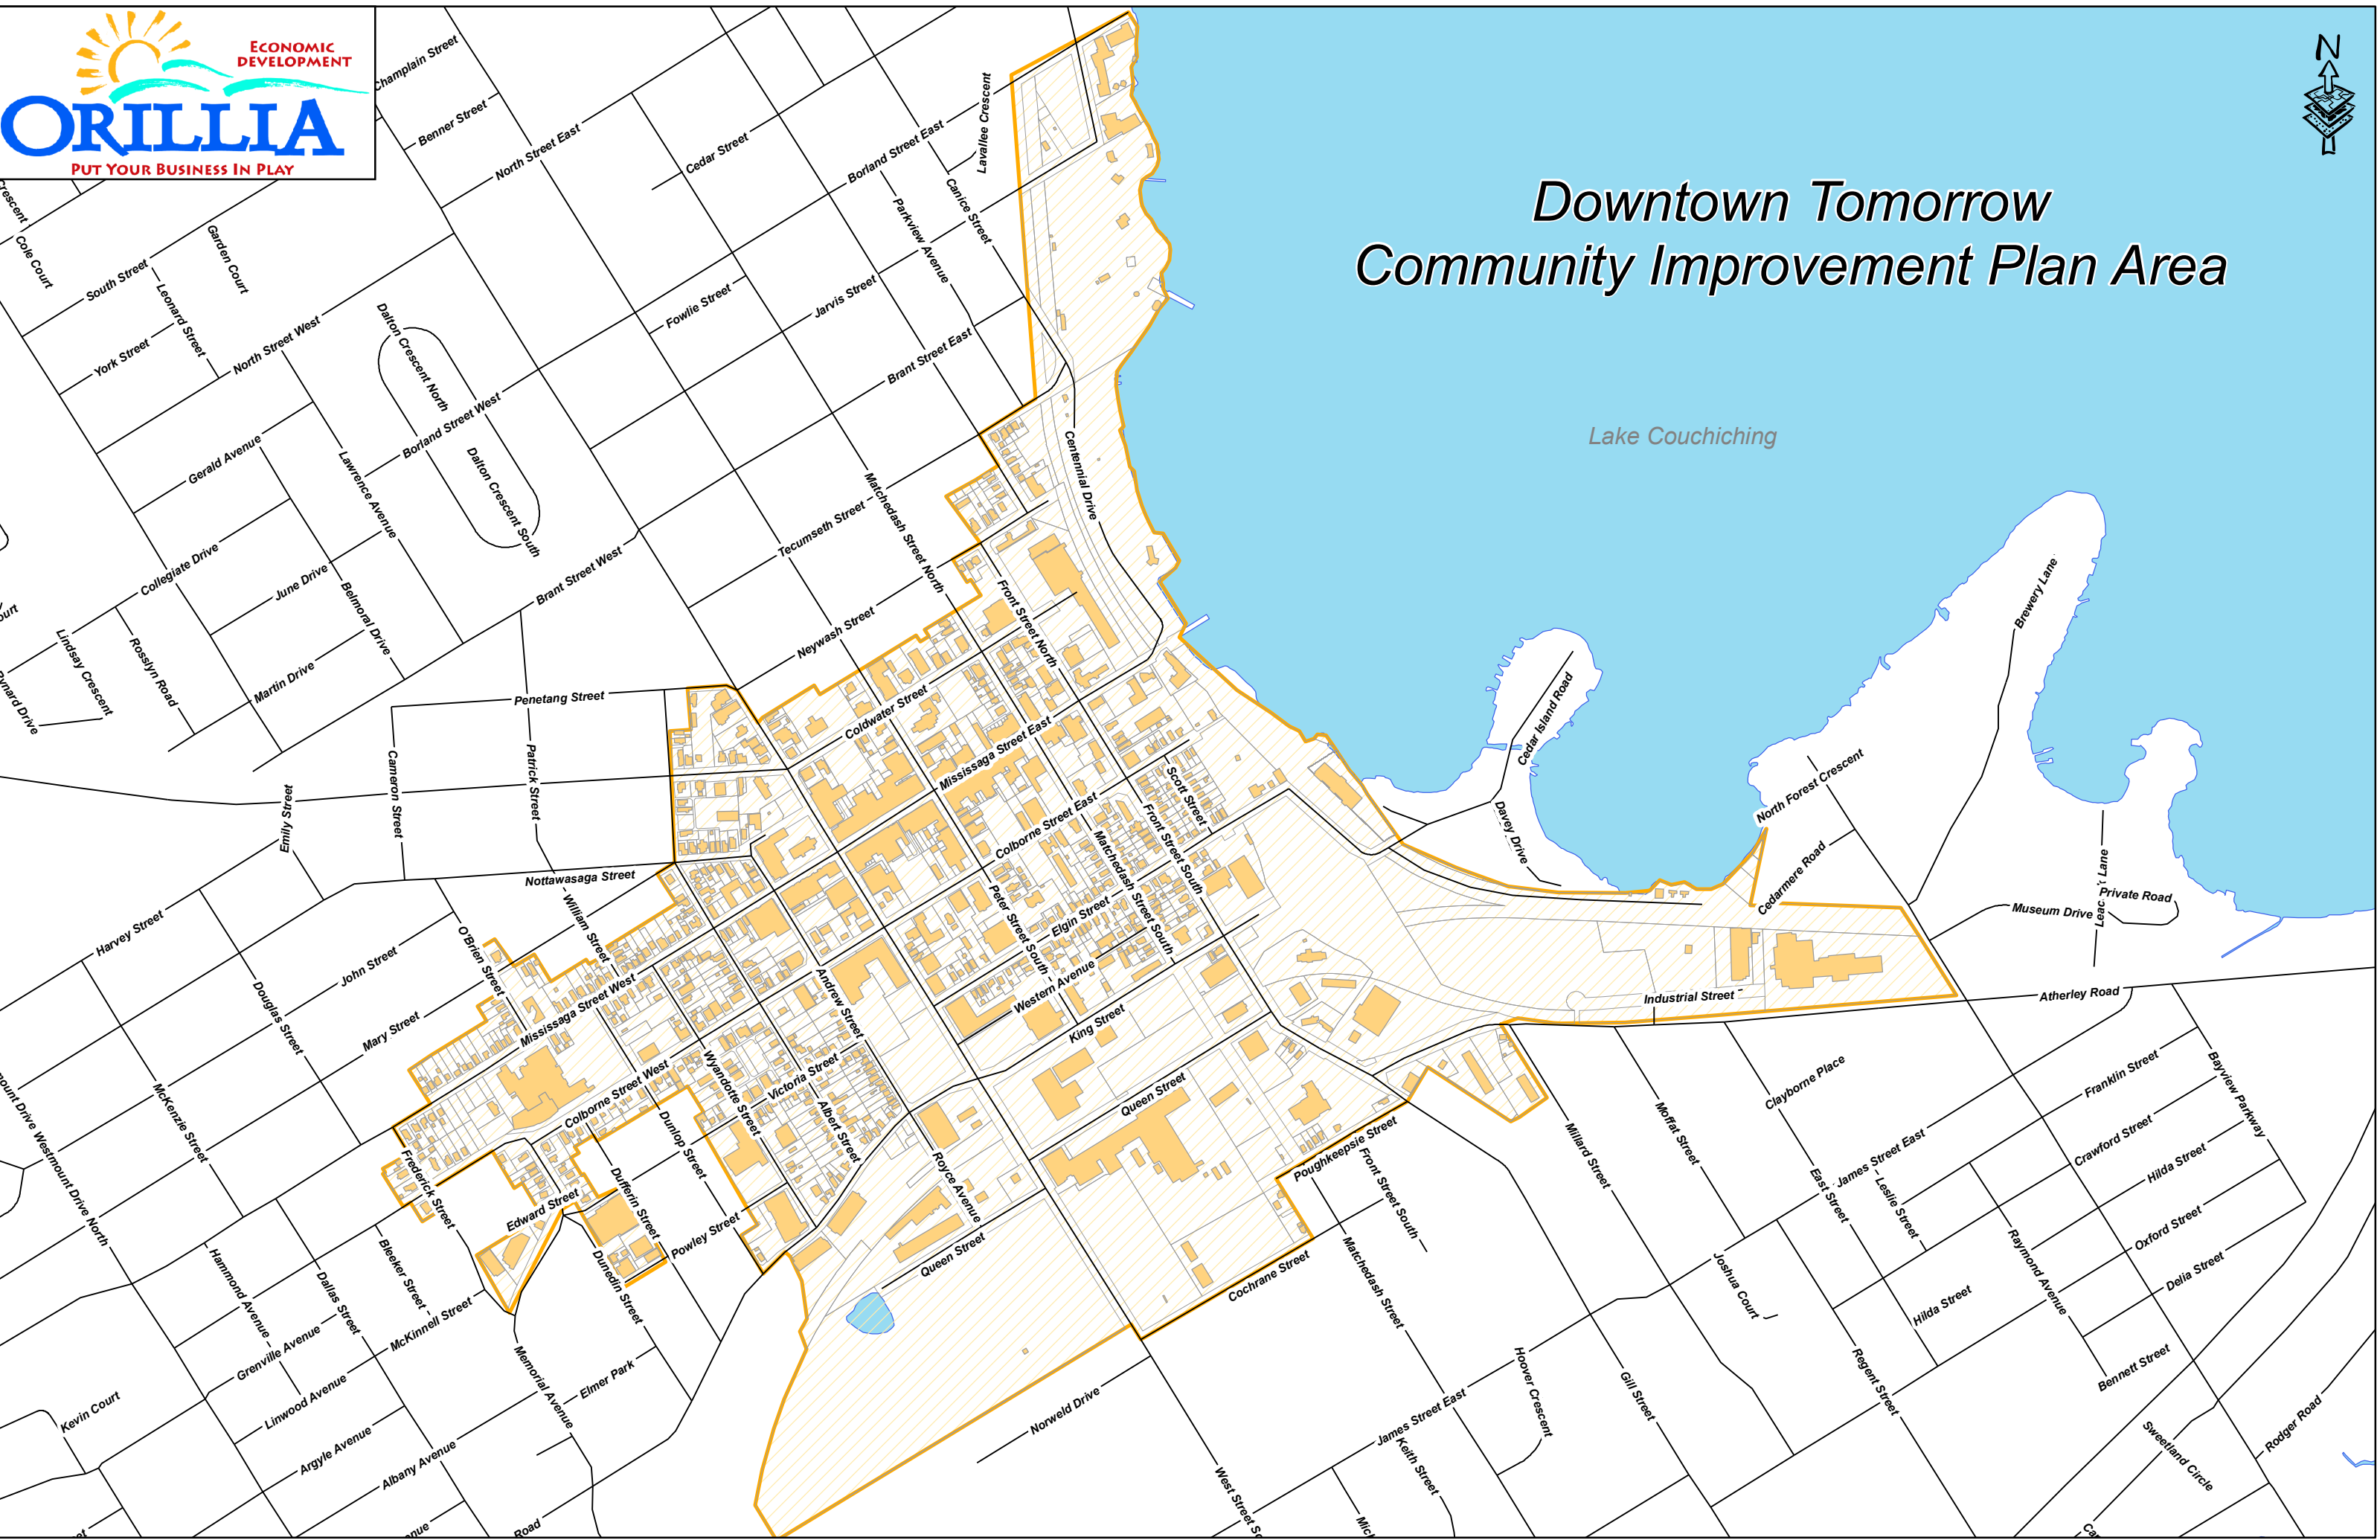

Downtown Tomorrow Community Improvement Plan Area

Lake Couchiching

Champlain Street
Benner Street
North Street East
Cedar Street
Borland Street East
Lavallee Crescent
Parkview Avenue
Canice Street

South Street
Leonard Street
Garden Court
York Street
North Street West
Dalton Crescent North
Borland Street West
Dalton Crescent South