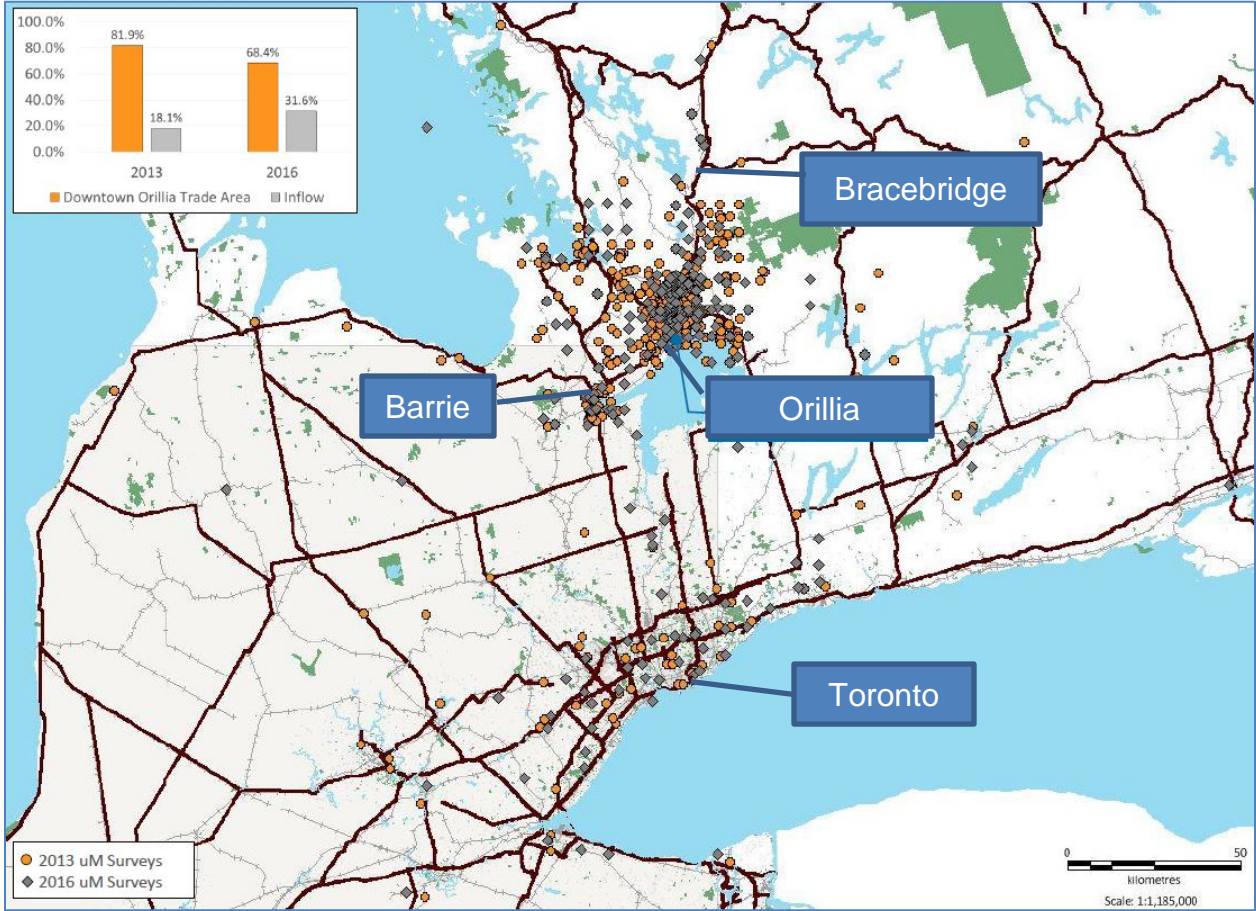

Downtown Orillia Customer Origins

Figure 2.1 - License Plate Survey

Downtown Orillia Retail Mix Study, urbanMetrics inc.
November 25, 2016