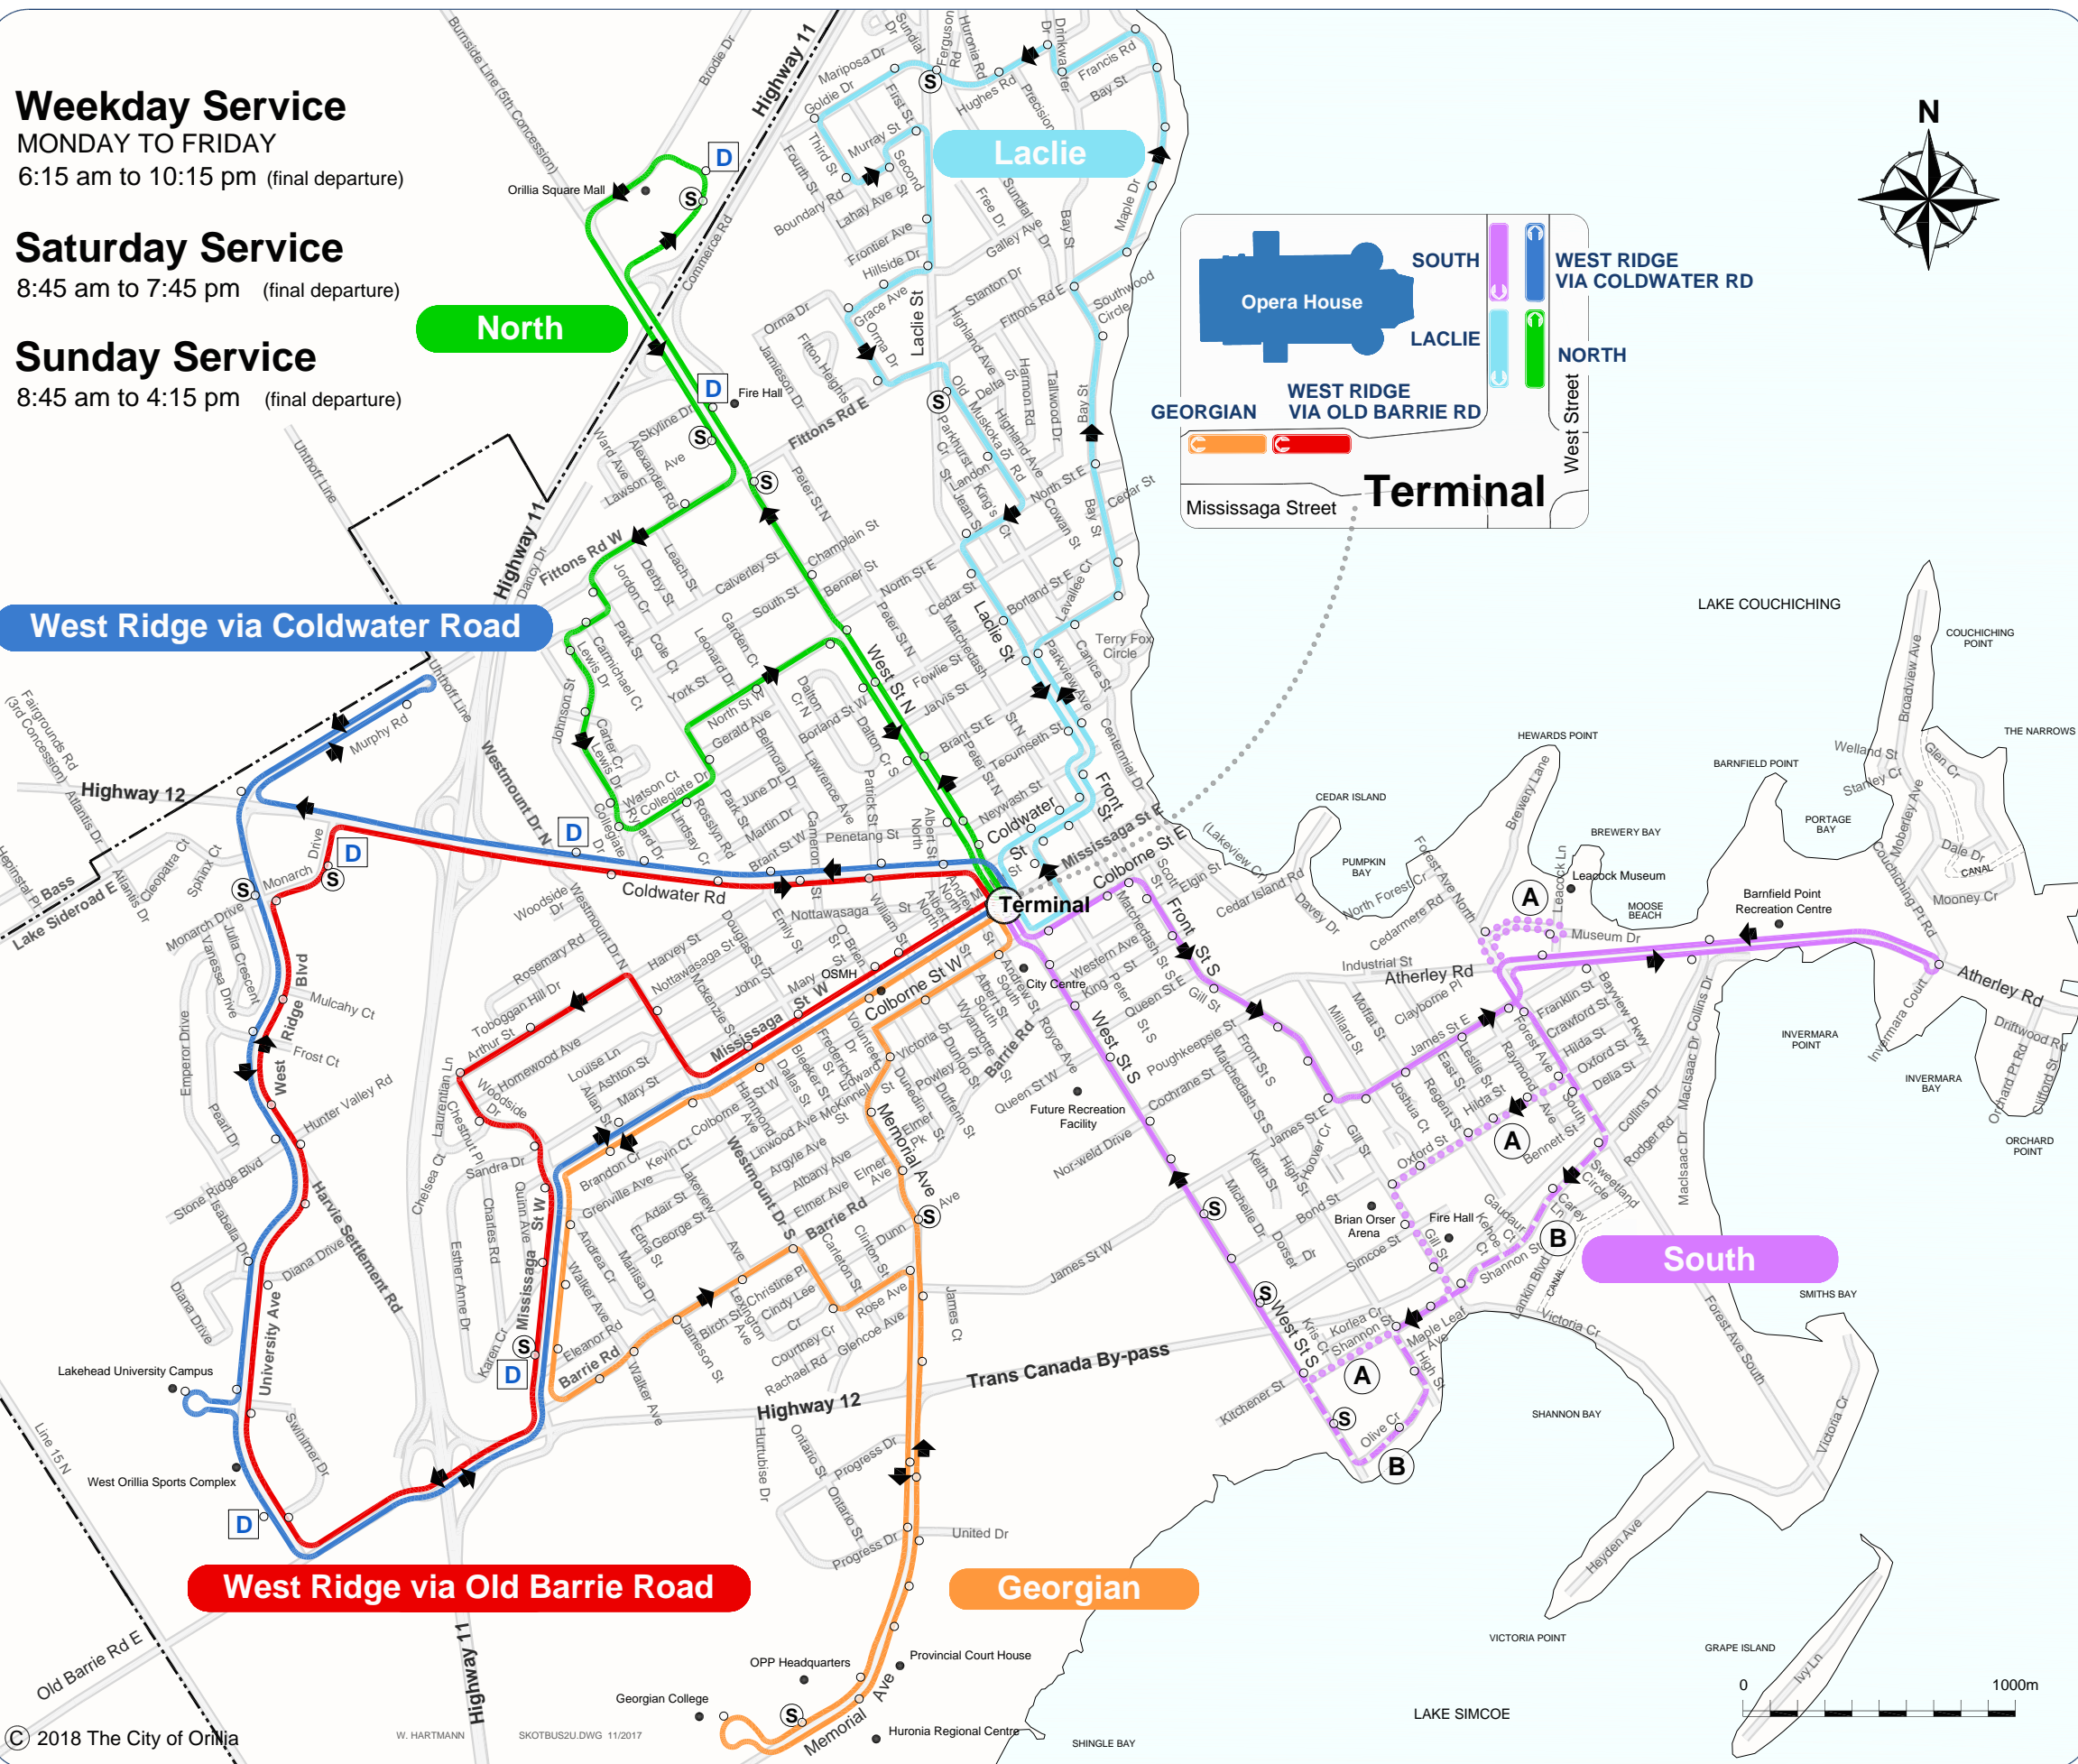

ORILLIA TRANSIT

- North Route South Route
- Laclic Route Georgian Route
- West Ridge via Coldwater Road
- West Ridge via Old Barrie Road

Weekday Service
MONDAY TO FRIDAY
6:15 am to 10:15 pm (final departure)

Saturday Service
8:45 am to 7:45 pm (final departure)

Sunday Service
8:45 am to 4:15 pm (final departure)

North

West Ridge via Coldwater Road

West Ridge via Old Barrie Road

Georgian

South

Each route departs the terminal at 15 and 45 minutes past the hour providing half hourly service to each stop on all routes. Except, hourly service is provided on the SOUTH route at (A) departing terminal at 15 minutes and (B) departing terminal at 45 minutes past the hour.

- Half Hourly Service**
Departs terminal 15 and 45 minutes after the hour.
- Hourly Service (A)**
Departs terminal 15 minutes after the hour.
- Hourly Service (B)**
Departs terminal 45 minutes after the hour.

- Bus Stop
- Terminal
- Transit Terminal
- S Bus Shelter
- D Dash Stop

Orillia Transit
BUS ROUTES
and Schedule

Effective January 2, 2018

Information: 326-8300