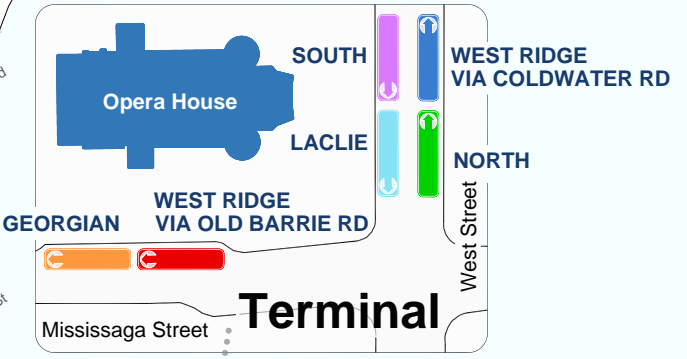

ORILLIA TRANSIT

- North Route South Route
- Laclic Route Georgian Route
- West Ridge via Coldwater Road
- West Ridge via Old Barrie Road

Weekday Service
MONDAY TO FRIDAY
6:15 am to 10:15 pm (final departure)

Saturday Service
8:45 am to 7:45 pm (final departure)

Sunday Service
8:45 am to 4:15 pm (final departure)

North

West Ridge via Coldwater Road

West Ridge via Old Barrie Road

Georgian

South

Each route departs the terminal at 15 and 45 minutes past the hour providing half hourly service to each stop on all routes. Except, hourly service is provided on the SOUTH route at (A) departing terminal at 15 minutes and (B) departing terminal at 45 minutes past the hour.

- Half Hourly Service**
Departs terminal 15 and 45 minutes after the hour.
- Hourly Service (A)**
Departs terminal 15 minutes after the hour.
- Hourly Service (B)**
Departs terminal 45 minutes after the hour.

- Bus Stop
- Terminal
- Transit Terminal
- S Bus Shelter
- D Dash Stop

Orillia Transit
BUS ROUTES
and Schedule

Effective January 2, 2018

Information: 326-8300