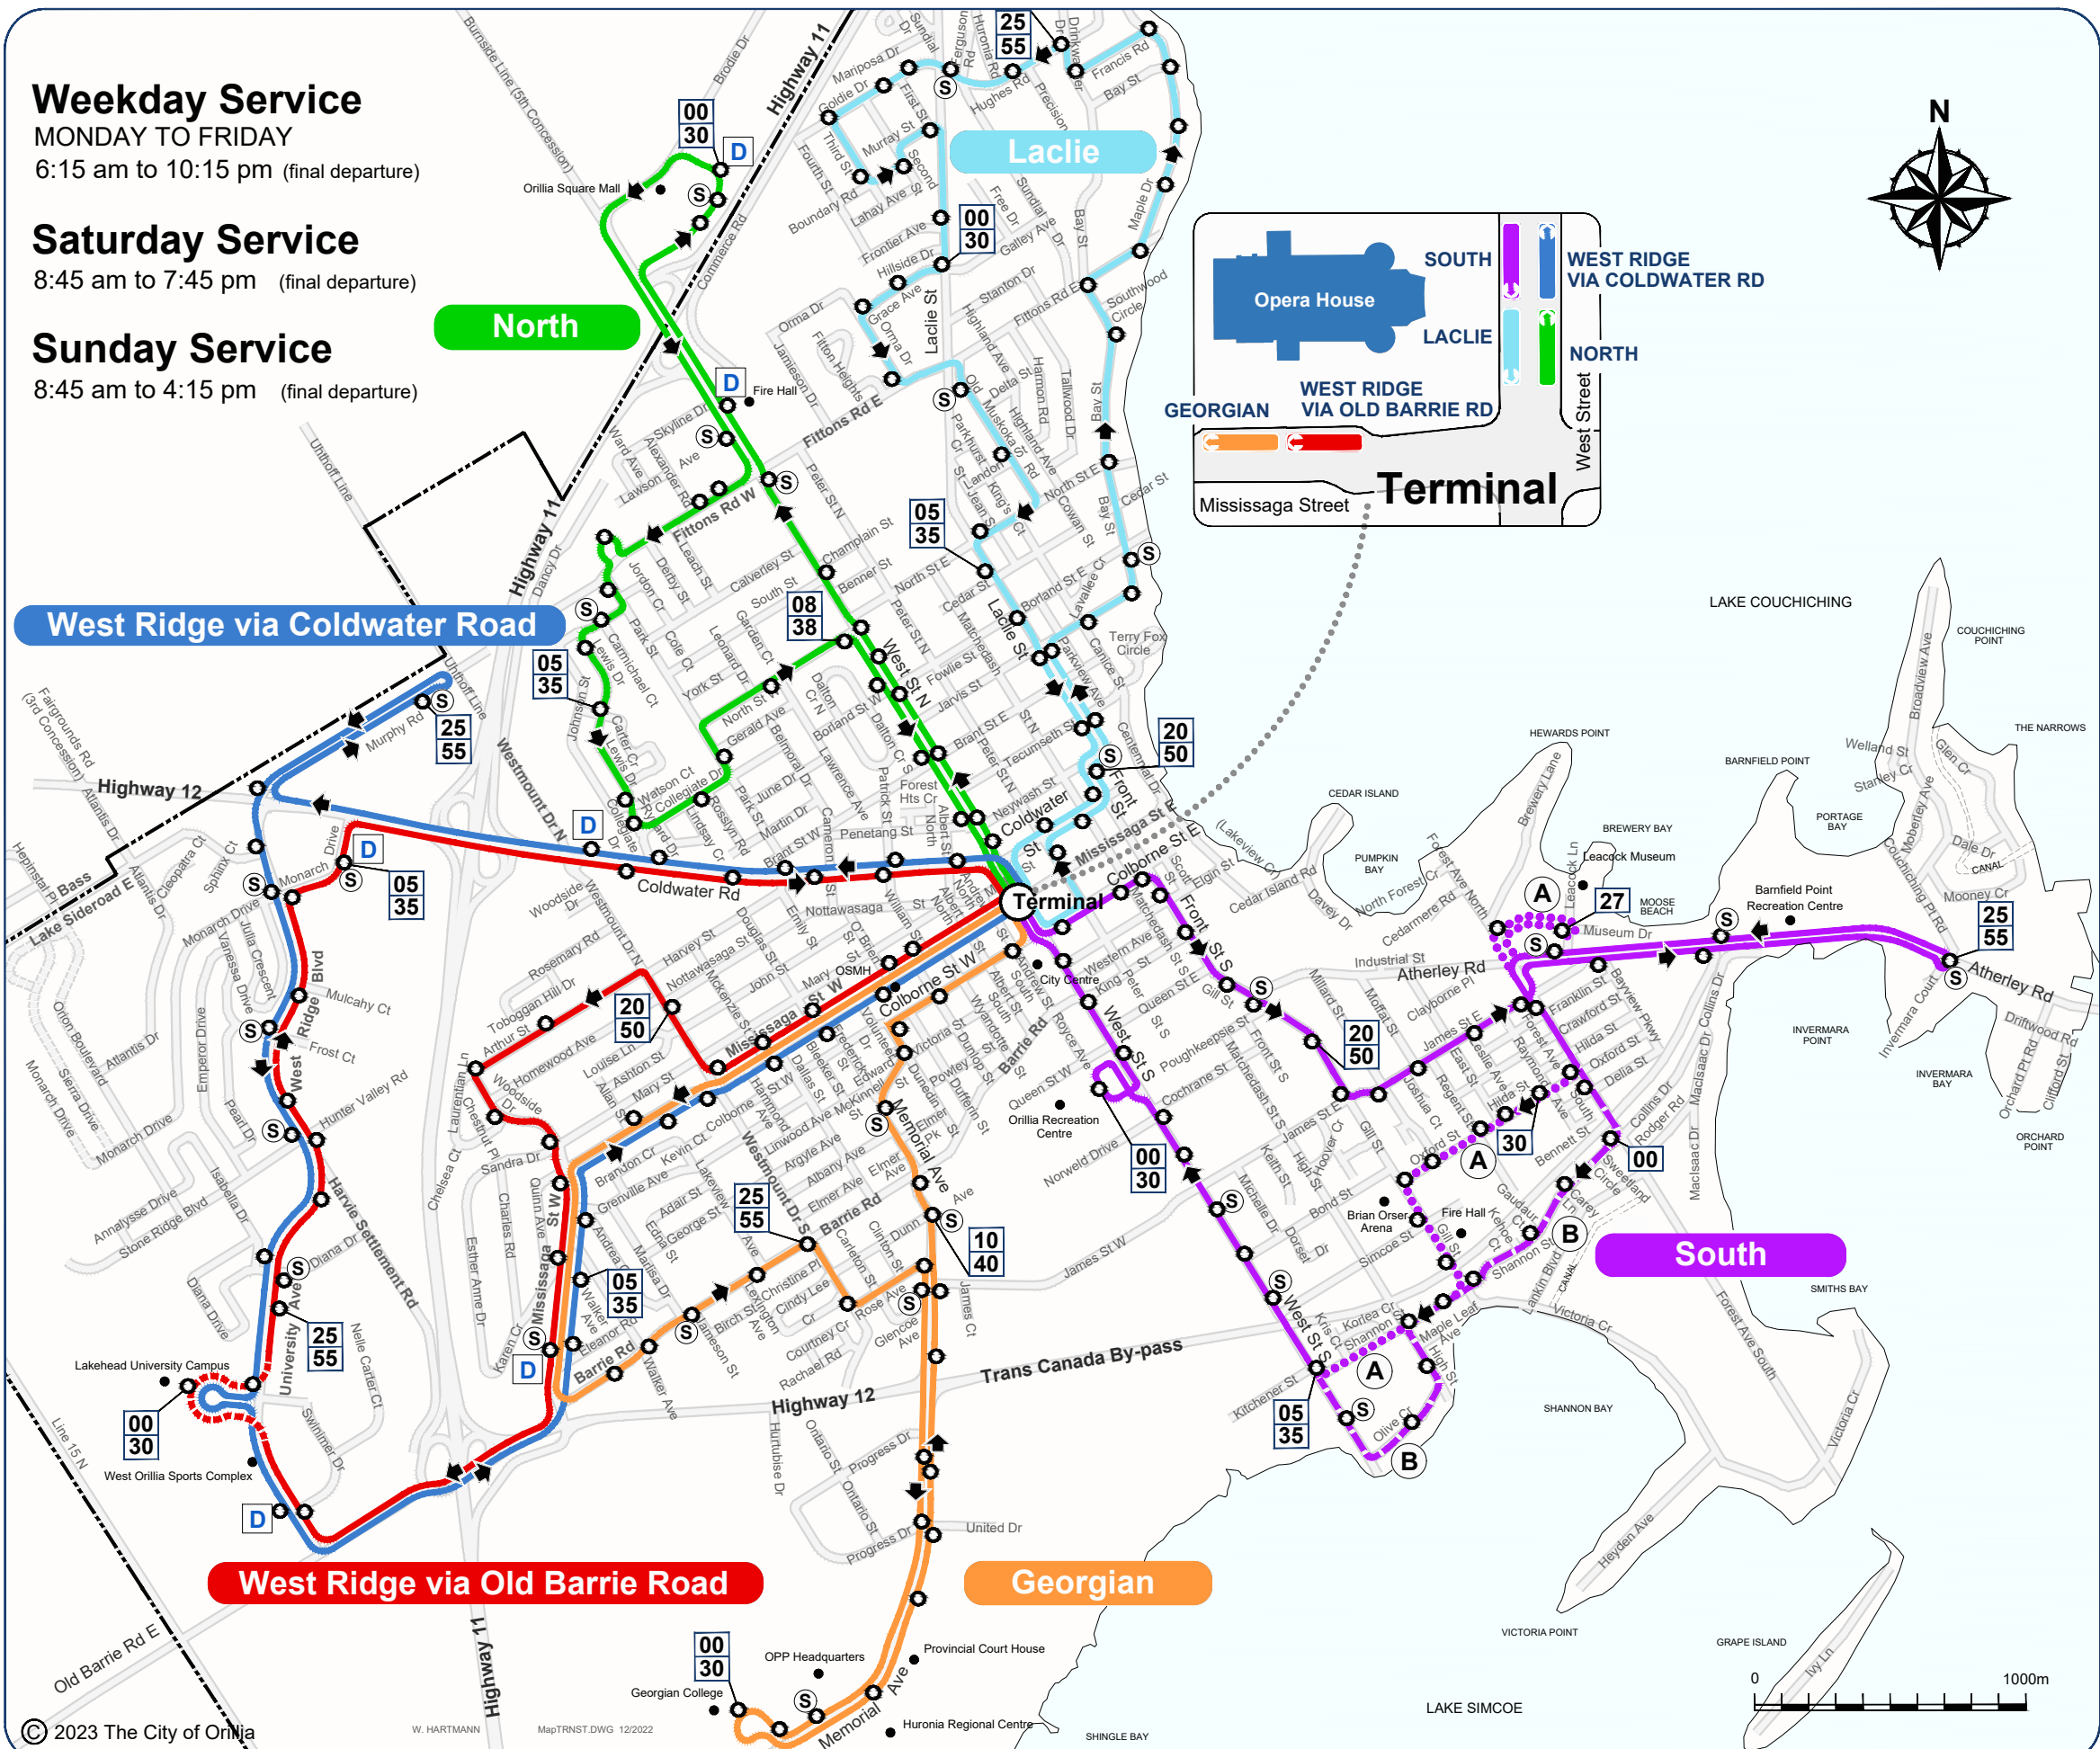

**Weekday Service**  
MONDAY TO FRIDAY  
6:15 am to 10:15 pm (final departure)

**Saturday Service**  
8:45 am to 7:45 pm (final departure)

**Sunday Service**  
8:45 am to 4:15 pm (final departure)

# Orillia Transit

- North Route South Route
- Lacie Route Georgian Route
- West Ridge via Coldwater Road
- West Ridge via Old Barrie Road

Each route departs the terminal at 15 and 45 minutes past the hour providing half hourly service to each stop on all routes. Except, hourly service is provided on the SOUTH route at (A) departing terminal at 15 minutes and (B) departing terminal at 45 minutes past the hour.

West Ridge via Old Barrie Road stop at Lakehead University **only** for 5:45 pm and later departures from Terminal.

- (A) •• **Hourly Service** 35 05 Bus arrival times at stops noted in minutes after the hour.
- (B) --- **Hourly Service** Terminal **Transit Terminal**  
Departs terminal 45 minutes after the hour. ○ Bus Stop
- **Half Hourly Service** S Bus Shelter  
Departs terminal 15 and 45 minutes after the hour. D Dash Stop

Orillia Transit

BUS ROUTES

and Schedule