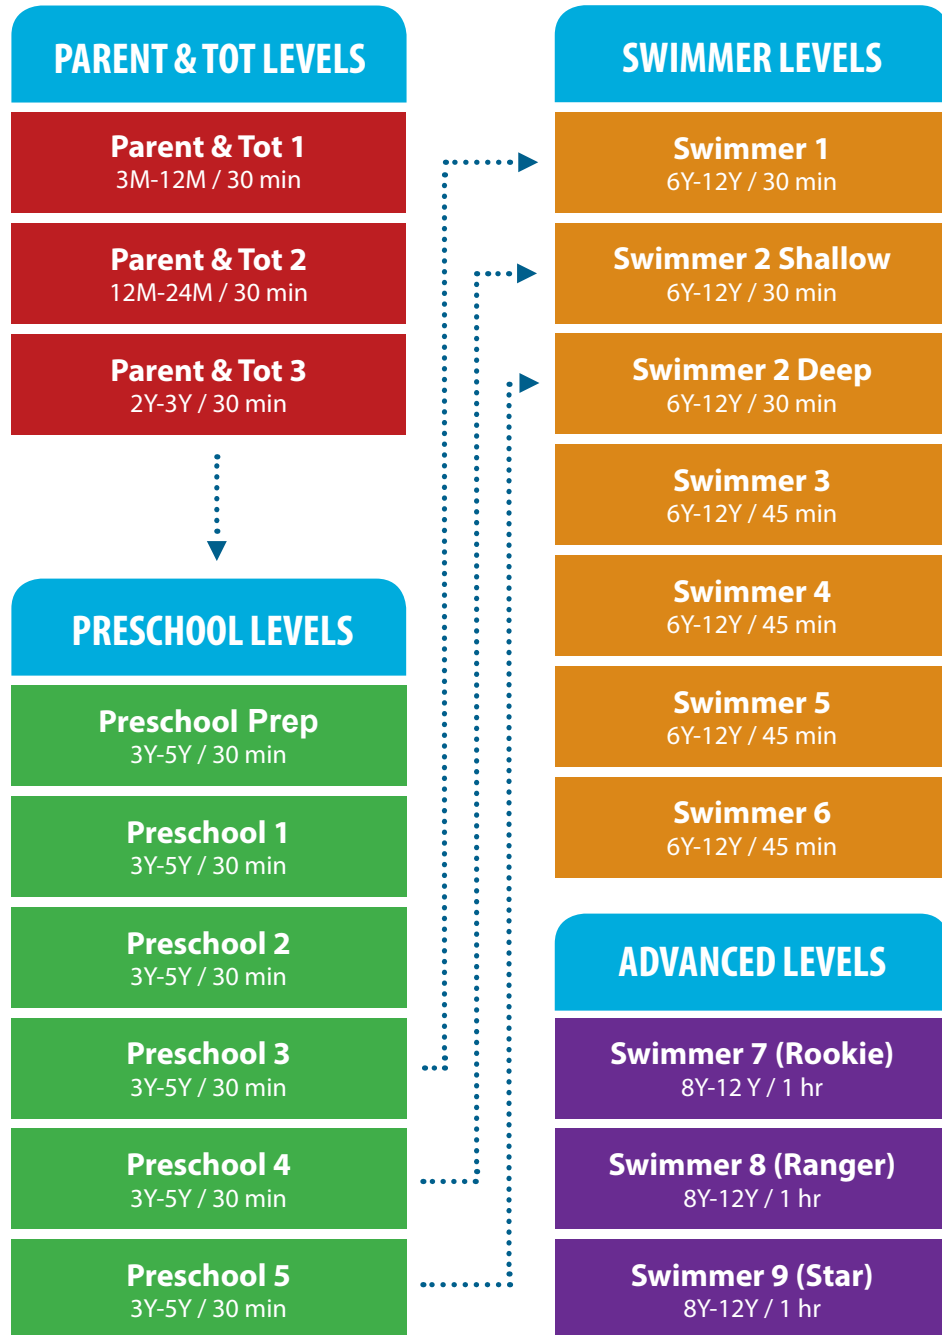

SWIM LEVEL CHART

Start Swimmer Levels when 6 years old and
Preschool Levels when 3 years old.