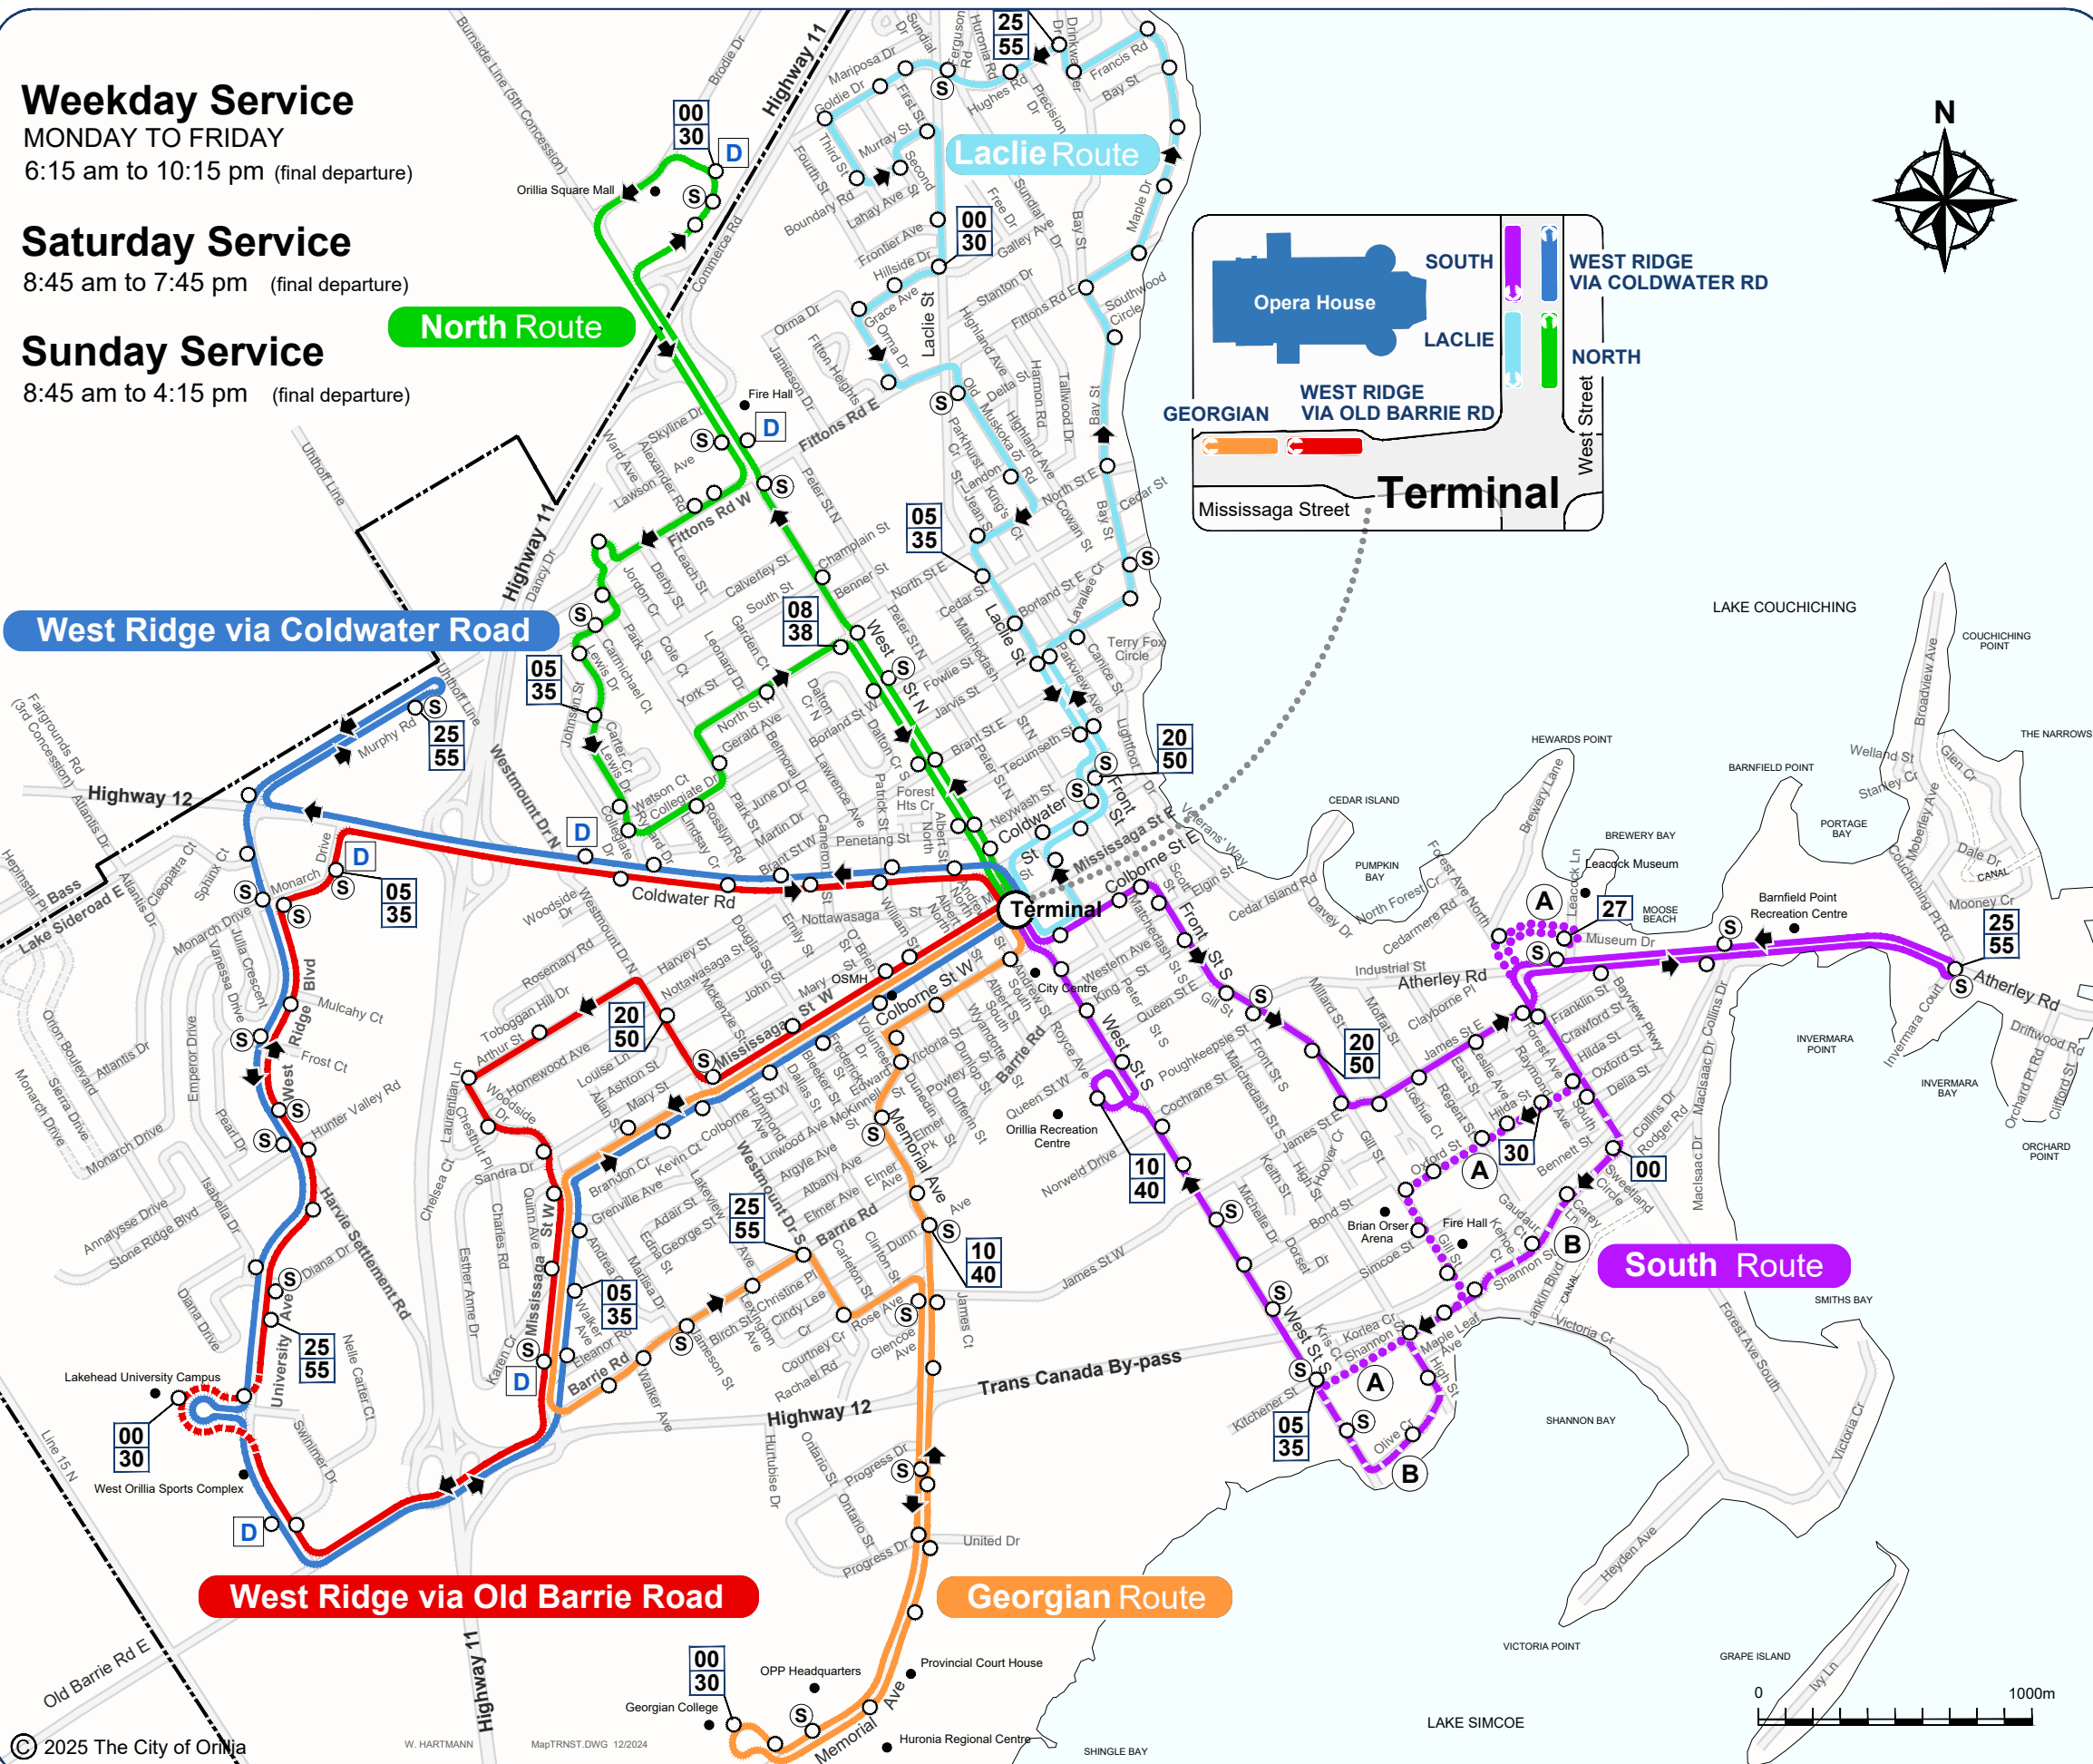

Orillia Transit

cOnnecting our community

- North Route South Route
- Laclic Route Georgian Route
- West Ridge via Coldwater Road
- West Ridge via Old Barrie Road

Each route departs the terminal at 15 and 45 minutes past the hour providing half hourly service to each stop on all routes. Except, hourly service is provided on the SOUTH route at (A) departing terminal at 15 minutes and (B) departing terminal at 45 minutes past the hour.

■ ■ ■ ■ West Ridge via Old Barrie Road stop at Lakehead University **only** for 5:45 pm and later departures from Terminal.

● (A) ● **Hourly Service** 35 05 Bus arrival times at stops noted in minutes after the hour.

Weekday Service
 MONDAY TO FRIDAY
 6:15 am to 10:15 pm (final departure)

Saturday Service
 8:45 am to 7:45 pm (final departure)

Sunday Service
 8:45 am to 4:15 pm (final departure)

West Ridge via Coldwater Road

North Route

Laclic Route

South Route

West Ridge via Old Barrie Road

Georgian Route

Orillia Transit

BUS ROUTES

and Schedule