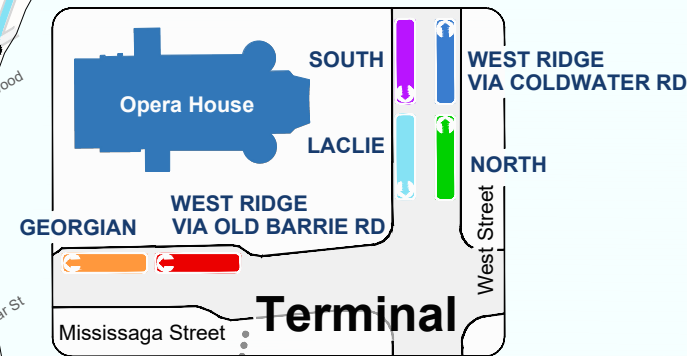

Orillia Transit

cOnnecting our community

- North Route South Route
- Laclic Route Georgian Route
- West Ridge via Coldwater Road
- West Ridge via Old Barrie Road

Each route departs the terminal at 15 and 45 minutes past the hour providing half hourly service to each stop on all routes. Except, hourly service is provided on the SOUTH route at (A) departing terminal at 15 minutes and (B) departing terminal at 45 minutes past the hour.

■ ■ ■ ■ West Ridge via Old Barrie Road stop at Lakehead University **only** for 5:45 pm and later departures from Terminal.

● (A) ● **Hourly Service** 35 05 Bus arrival times at stops noted in minutes after the hour.

Weekday Service
 MONDAY TO FRIDAY
 6:15 am to 10:15 pm (final departure)

Saturday Service
 8:45 am to 7:45 pm (final departure)

Sunday Service
 8:45 am to 4:15 pm (final departure)

West Ridge via Coldwater Road

North Route

Laclic Route

South Route

West Ridge via Old Barrie Road

Georgian Route

Orillia Transit

BUS ROUTES

and Schedule