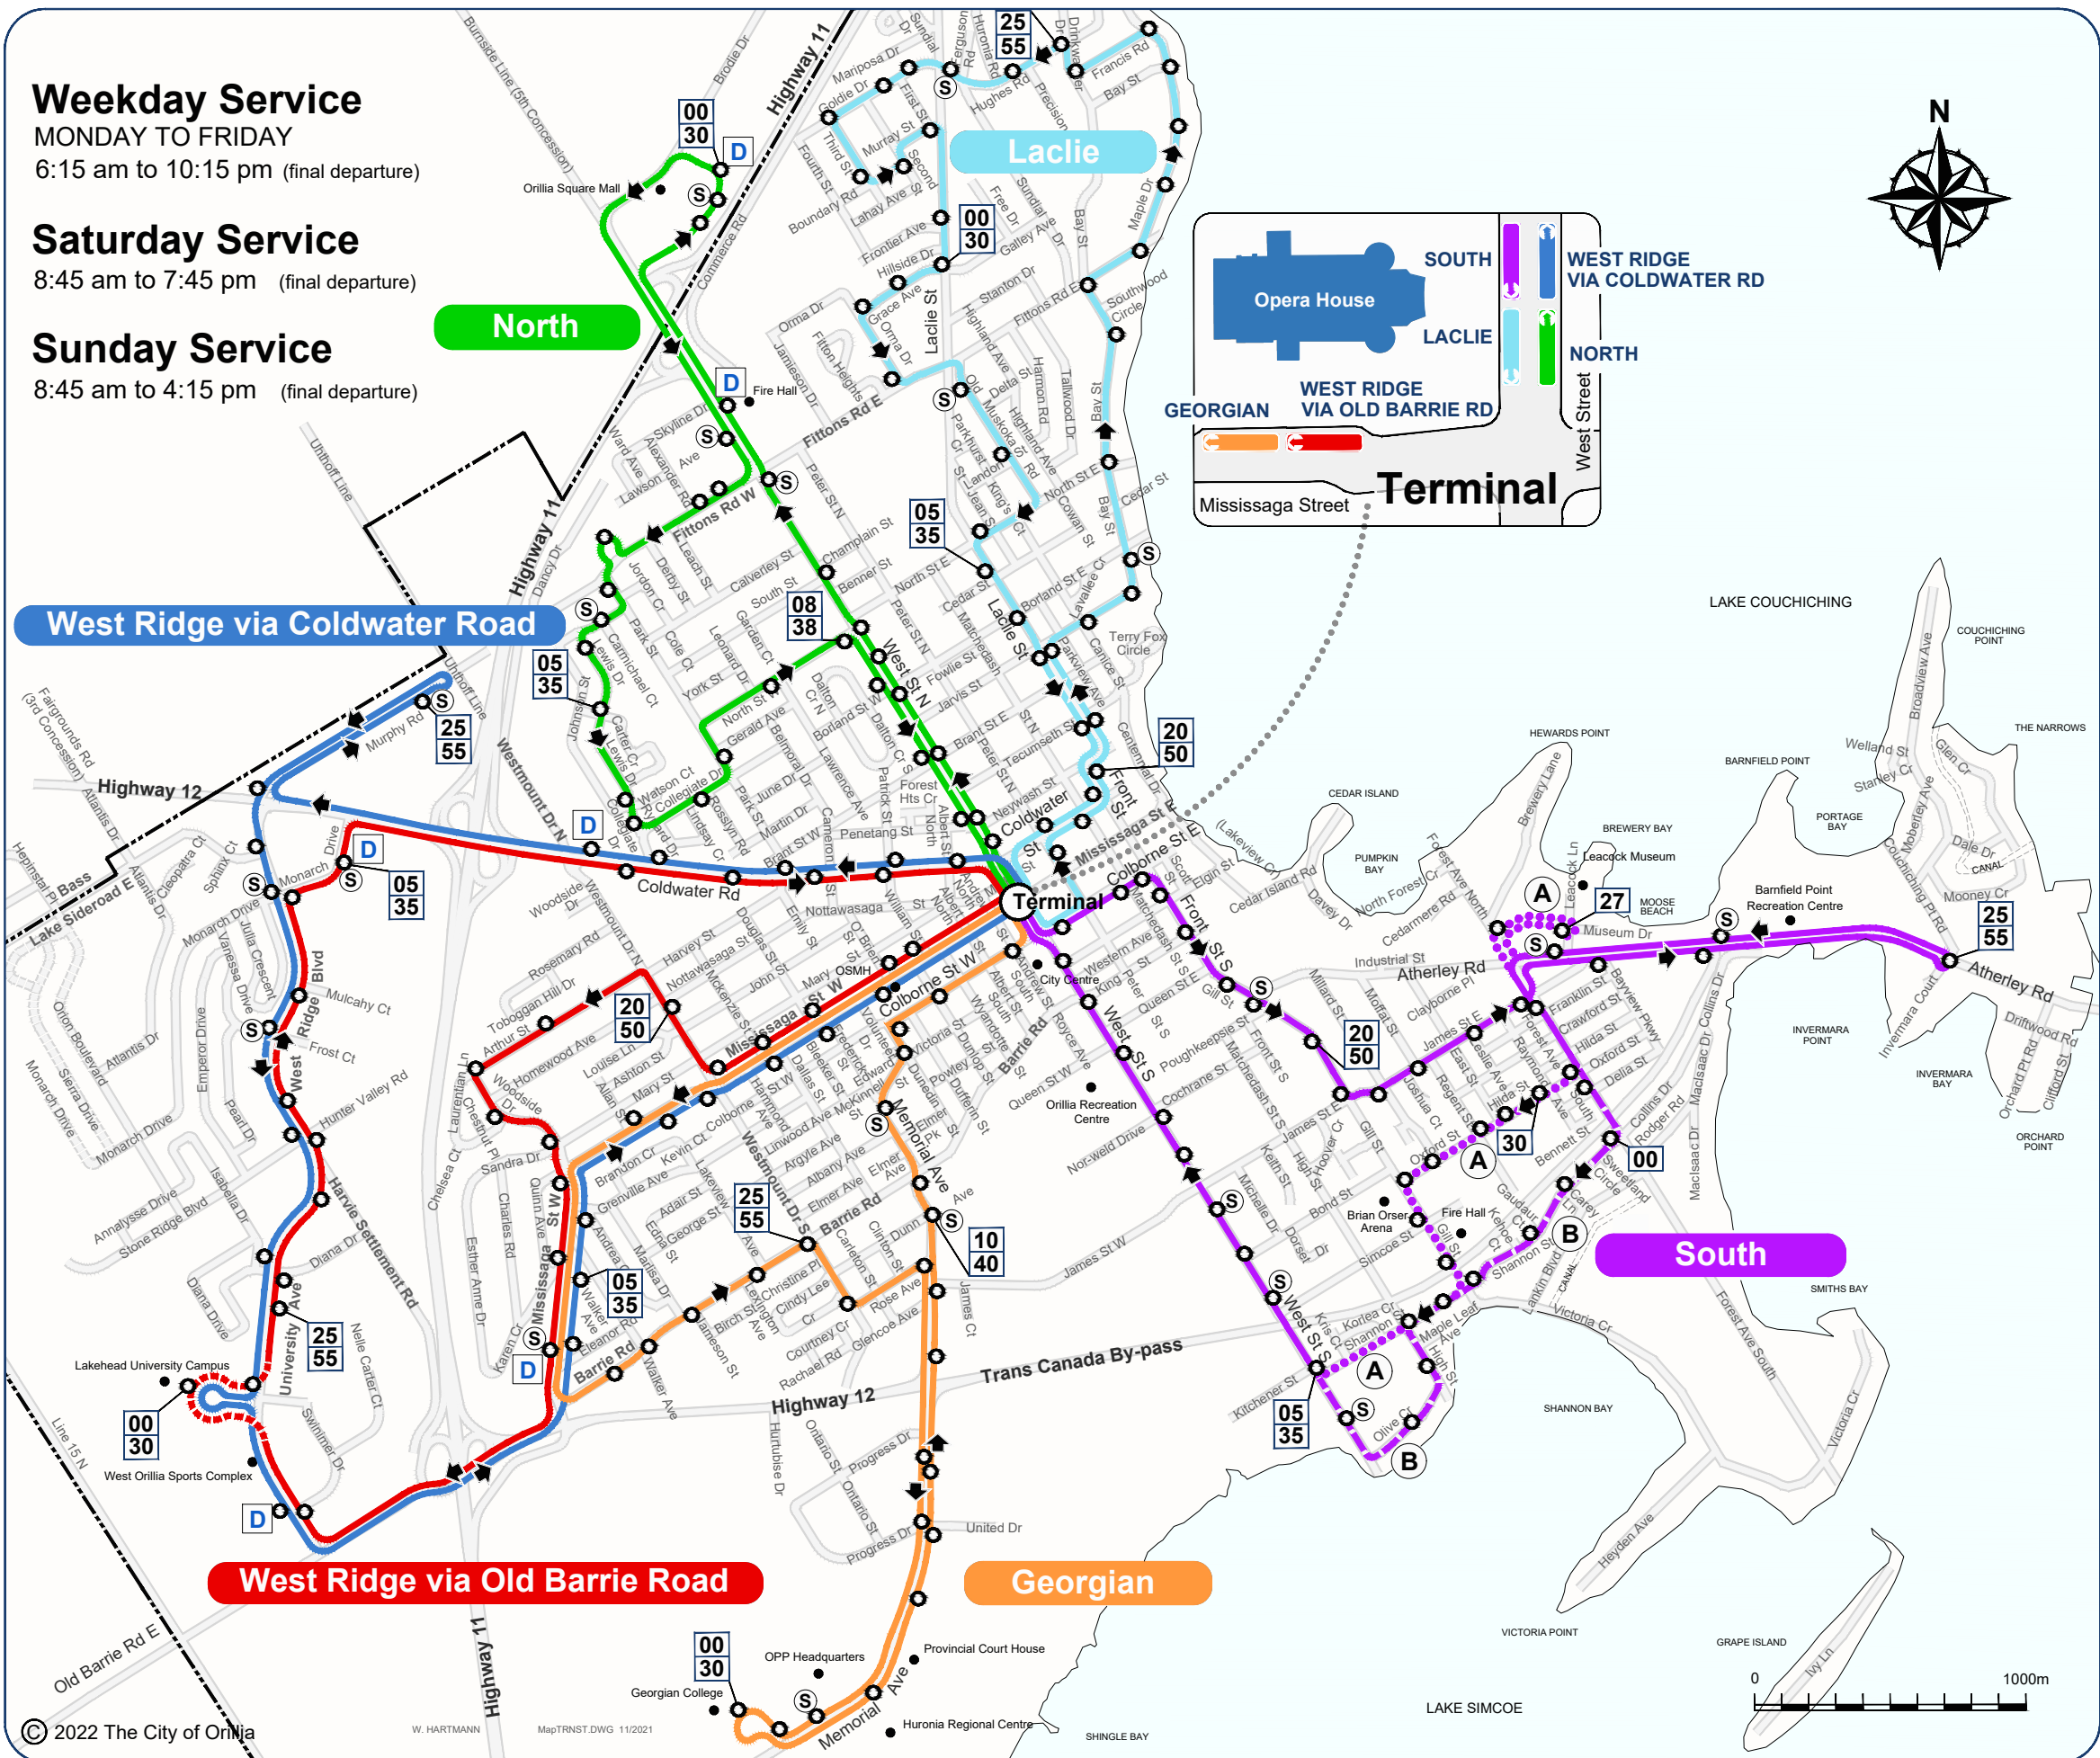

Orillia Transit

- North Route South Route
- Laclic Route Georgian Route
- West Ridge via Coldwater Road
- West Ridge via Old Barrie Road

Each route departs the terminal at 15 and 45 minutes past the hour providing half hourly service to each stop on all routes. Except, hourly service is provided on the SOUTH route at (A) departing terminal at 15 minutes and (B) departing terminal at 45 minutes past the hour.

West Ridge via Old Barrie Road stop at Lakehead University **only** for 5:45 pm and later departures from Terminal.

- (A) •• **Hourly Service** 35 05 Bus arrival times at stops noted in minutes after the hour.
- (B) --- **Hourly Service** Terminal **Transit Terminal**
Departs terminal 45 minutes after the hour. O Bus Stop
- **Half Hourly Service** S Bus Shelter
Departs terminal 15 and 45 minutes after the hour. D Dash Stop

Weekday Service
MONDAY TO FRIDAY
6:15 am to 10:15 pm (final departure)

Saturday Service
8:45 am to 7:45 pm (final departure)

Sunday Service
8:45 am to 4:15 pm (final departure)

West Ridge via Coldwater Road

BUS ROUTES

and Schedule