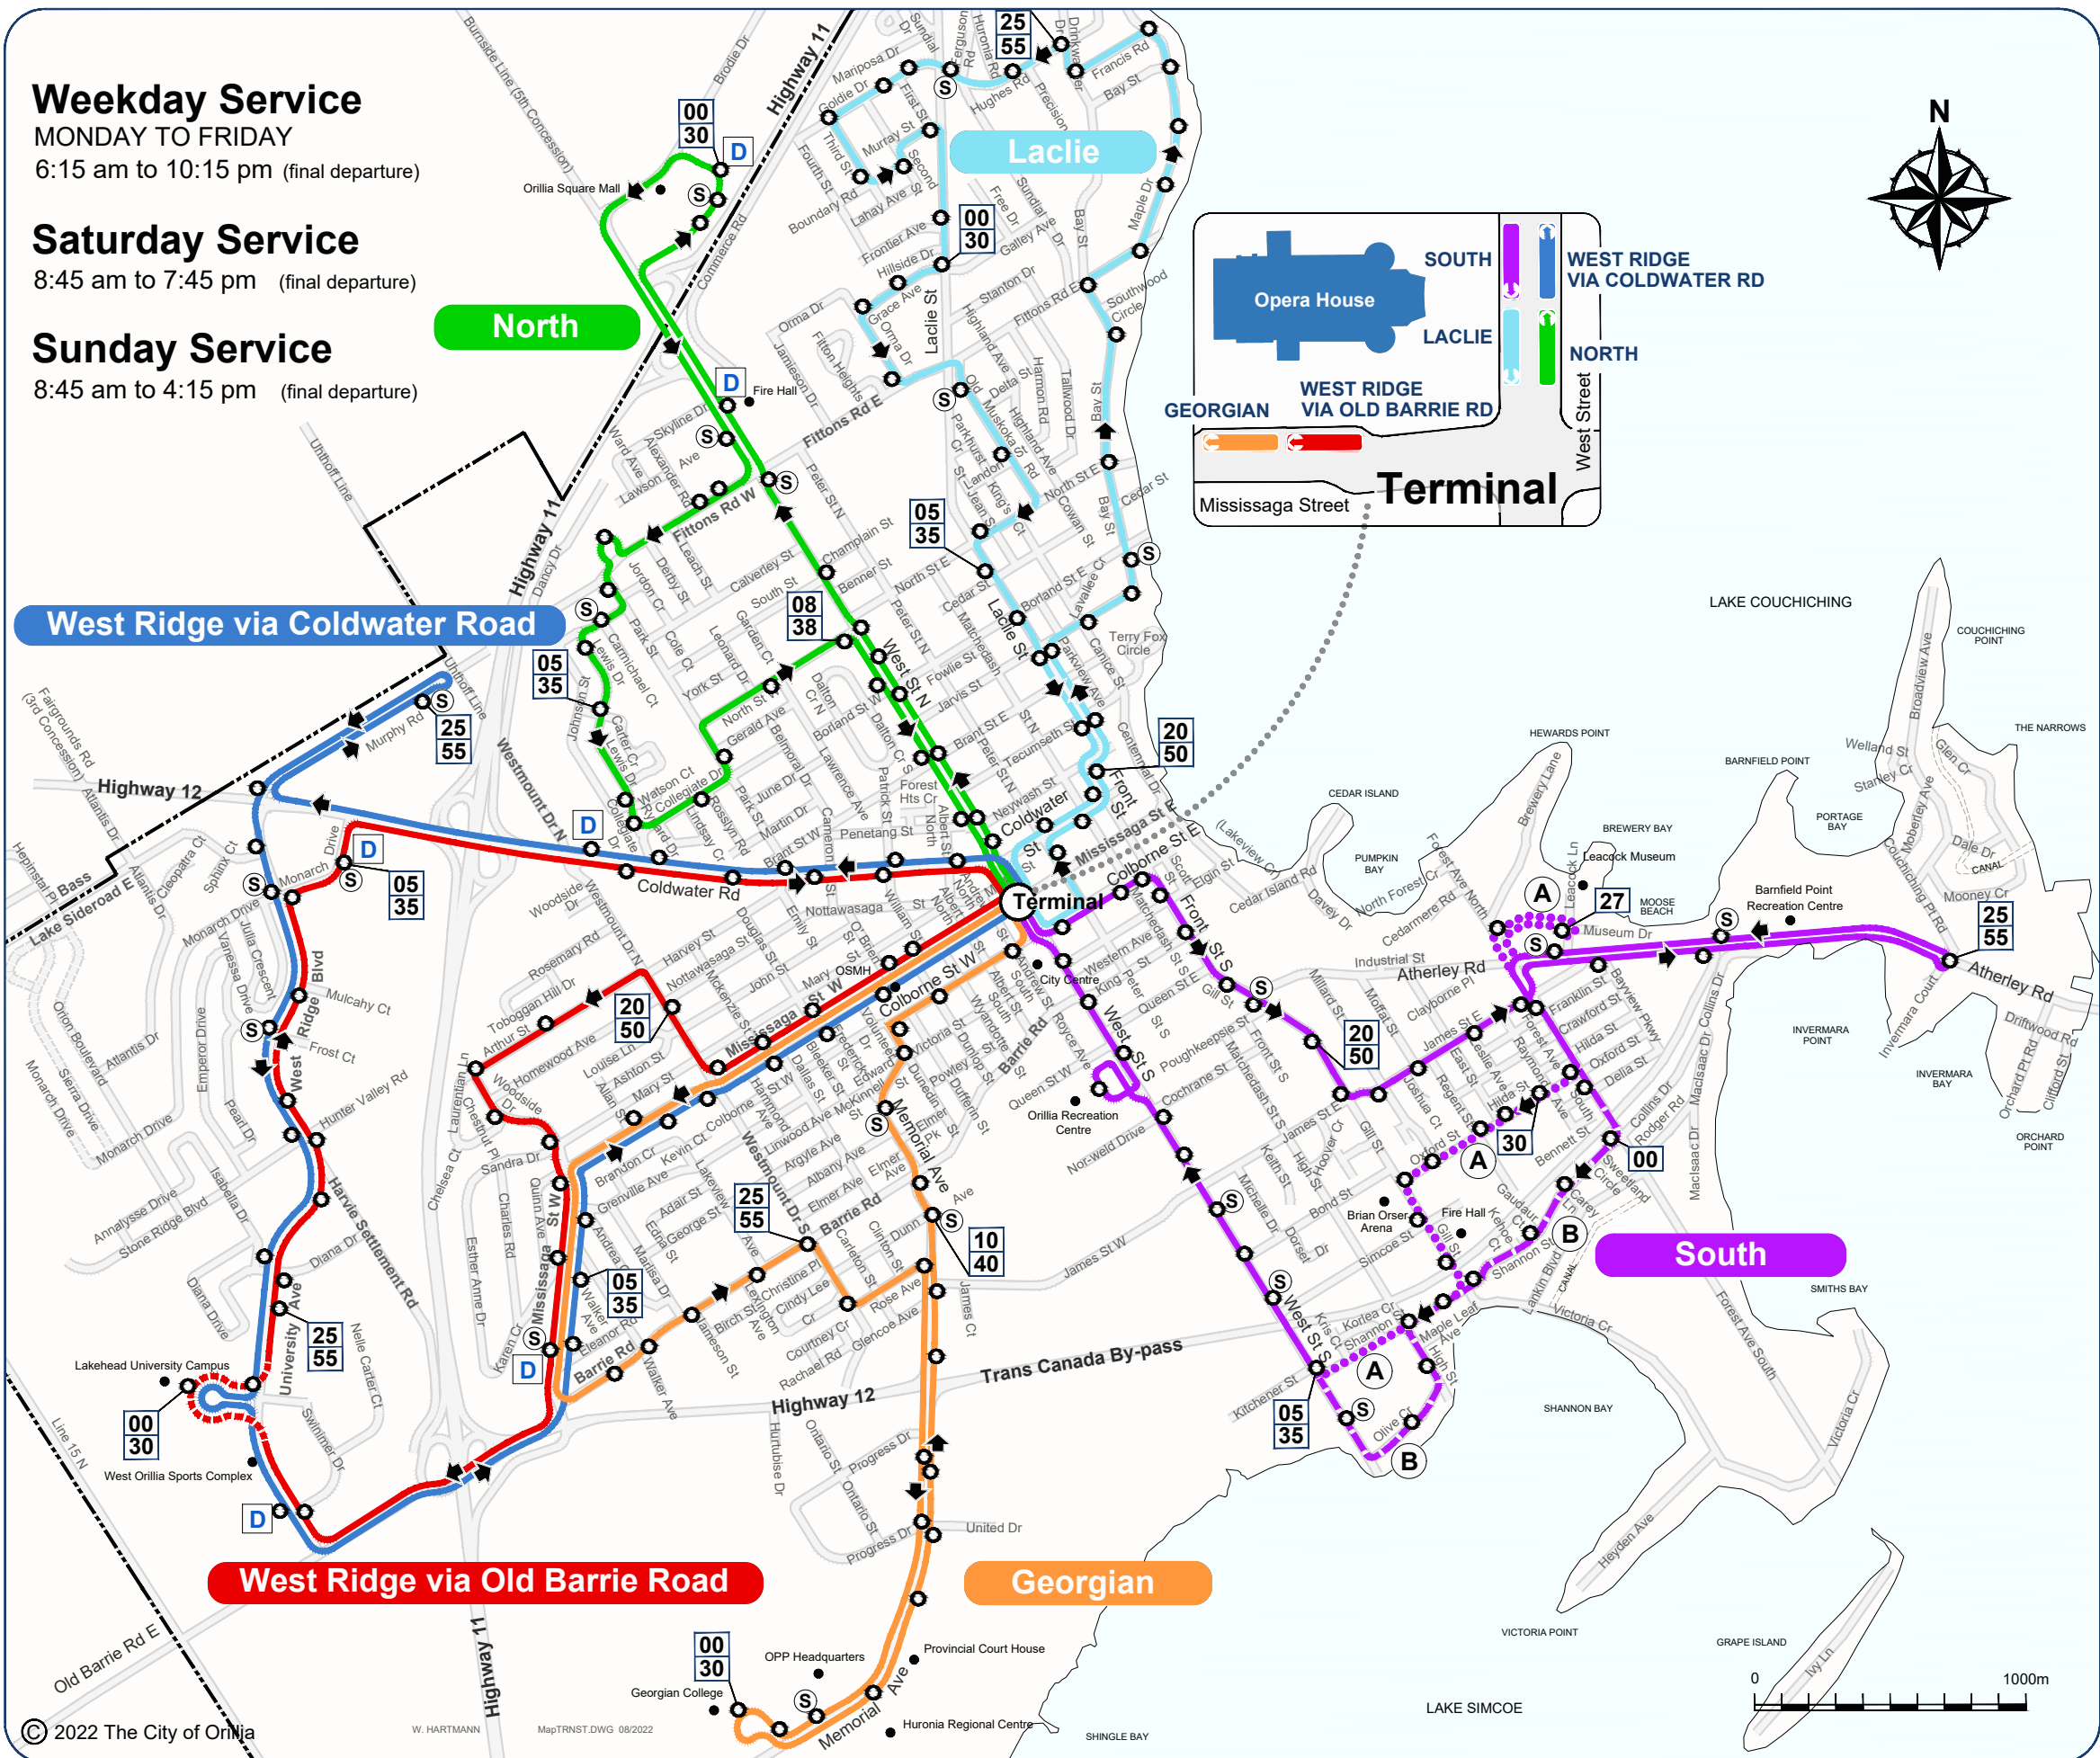

# Orillia Transit

- North Route South Route
- Laclic Route Georgian Route
- West Ridge via Coldwater Road
- West Ridge via Old Barrie Road

Each route departs the terminal at 15 and 45 minutes past the hour providing half hourly service to each stop on all routes. Except, hourly service is provided on the SOUTH route at (A) departing terminal at 15 minutes and (B) departing terminal at 45 minutes past the hour.

West Ridge via Old Barrie Road stop at Lakehead University **only** for 5:45 pm and later departures from Terminal.

- (A) •• Hourly Service** 35 05 Bus arrival times at stops noted in minutes after the hour.
- (B) --- Hourly Service** Terminal Transit Terminal. Departs terminal 45 minutes after the hour.
- Half Hourly Service** Departs terminal 15 and 45 minutes after the hour.
- S Bus Shelter
- D Dash Stop