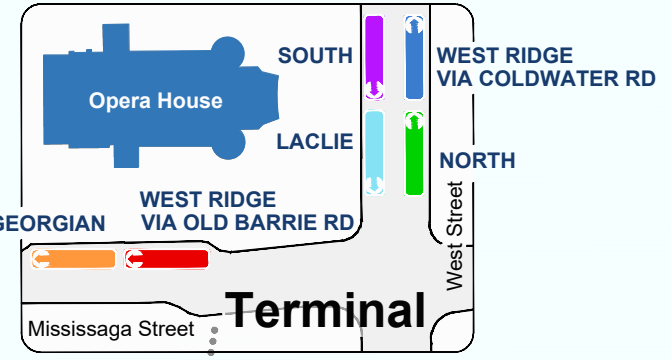

Orillia Transit

- North Route South Route
- Laclic Route Georgian Route
- West Ridge via Coldwater Road
- West Ridge via Old Barrie Road

Each route departs the terminal at 15 and 45 minutes past the hour providing half hourly service to each stop on all routes. Except, hourly service is provided on the SOUTH route at (A) departing terminal at 15 minutes and (B) departing terminal at 45 minutes past the hour.

West Ridge via Old Barrie Road stop at Lakehead University **only** for 5:45 pm and later departures from Terminal.

- (A) •• **Hourly Service** 35 05 Bus arrival times at stops noted in minutes after the hour.
- (B) --- **Hourly Service** Terminal **Transit Terminal**
Departs terminal 45 minutes after the hour. O Bus Stop
- **Half Hourly Service** S Bus Shelter
Departs terminal 15 and 45 minutes after the hour. D Dash Stop

Weekday Service
MONDAY TO FRIDAY
6:15 am to 10:15 pm (final departure)

Saturday Service
8:45 am to 7:45 pm (final departure)

Sunday Service
8:45 am to 4:15 pm (final departure)

West Ridge via Coldwater Road

West Ridge via Old Barrie Road

Georgian

South

Laclic

North

Effective January 1, 2022

Information: 326-8300

Orillia Transit