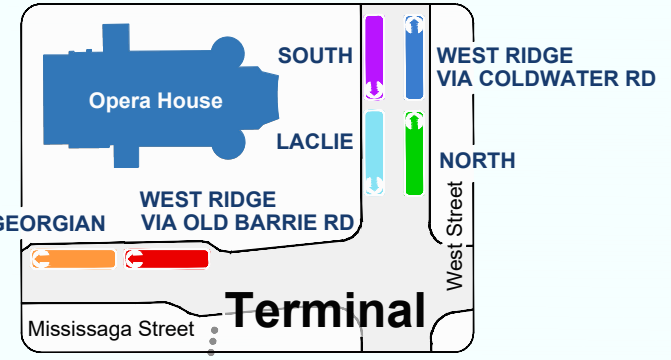

# Orillia Transit

- North Route South Route
- Laclic Route Georgian Route
- West Ridge via Coldwater Road
- West Ridge via Old Barrie Road

Each route departs the terminal at 15 and 45 minutes past the hour providing half hourly service to each stop on all routes. Except, hourly service is provided on the SOUTH route at (A) departing terminal at 15 minutes and (B) departing terminal at 45 minutes past the hour.

West Ridge via Old Barrie Road stop at Lakehead University **only** for 5:45 pm and later departures from Terminal.

- (A) •• Hourly Service** 35 05 Bus arrival times at stops noted in minutes after the hour.
- (B) --- Hourly Service** Terminal Transit Terminal. Departs terminal 45 minutes after the hour.
- Half Hourly Service** Departs terminal 15 and 45 minutes after the hour.
- S Bus Shelter
- D Dash Stop