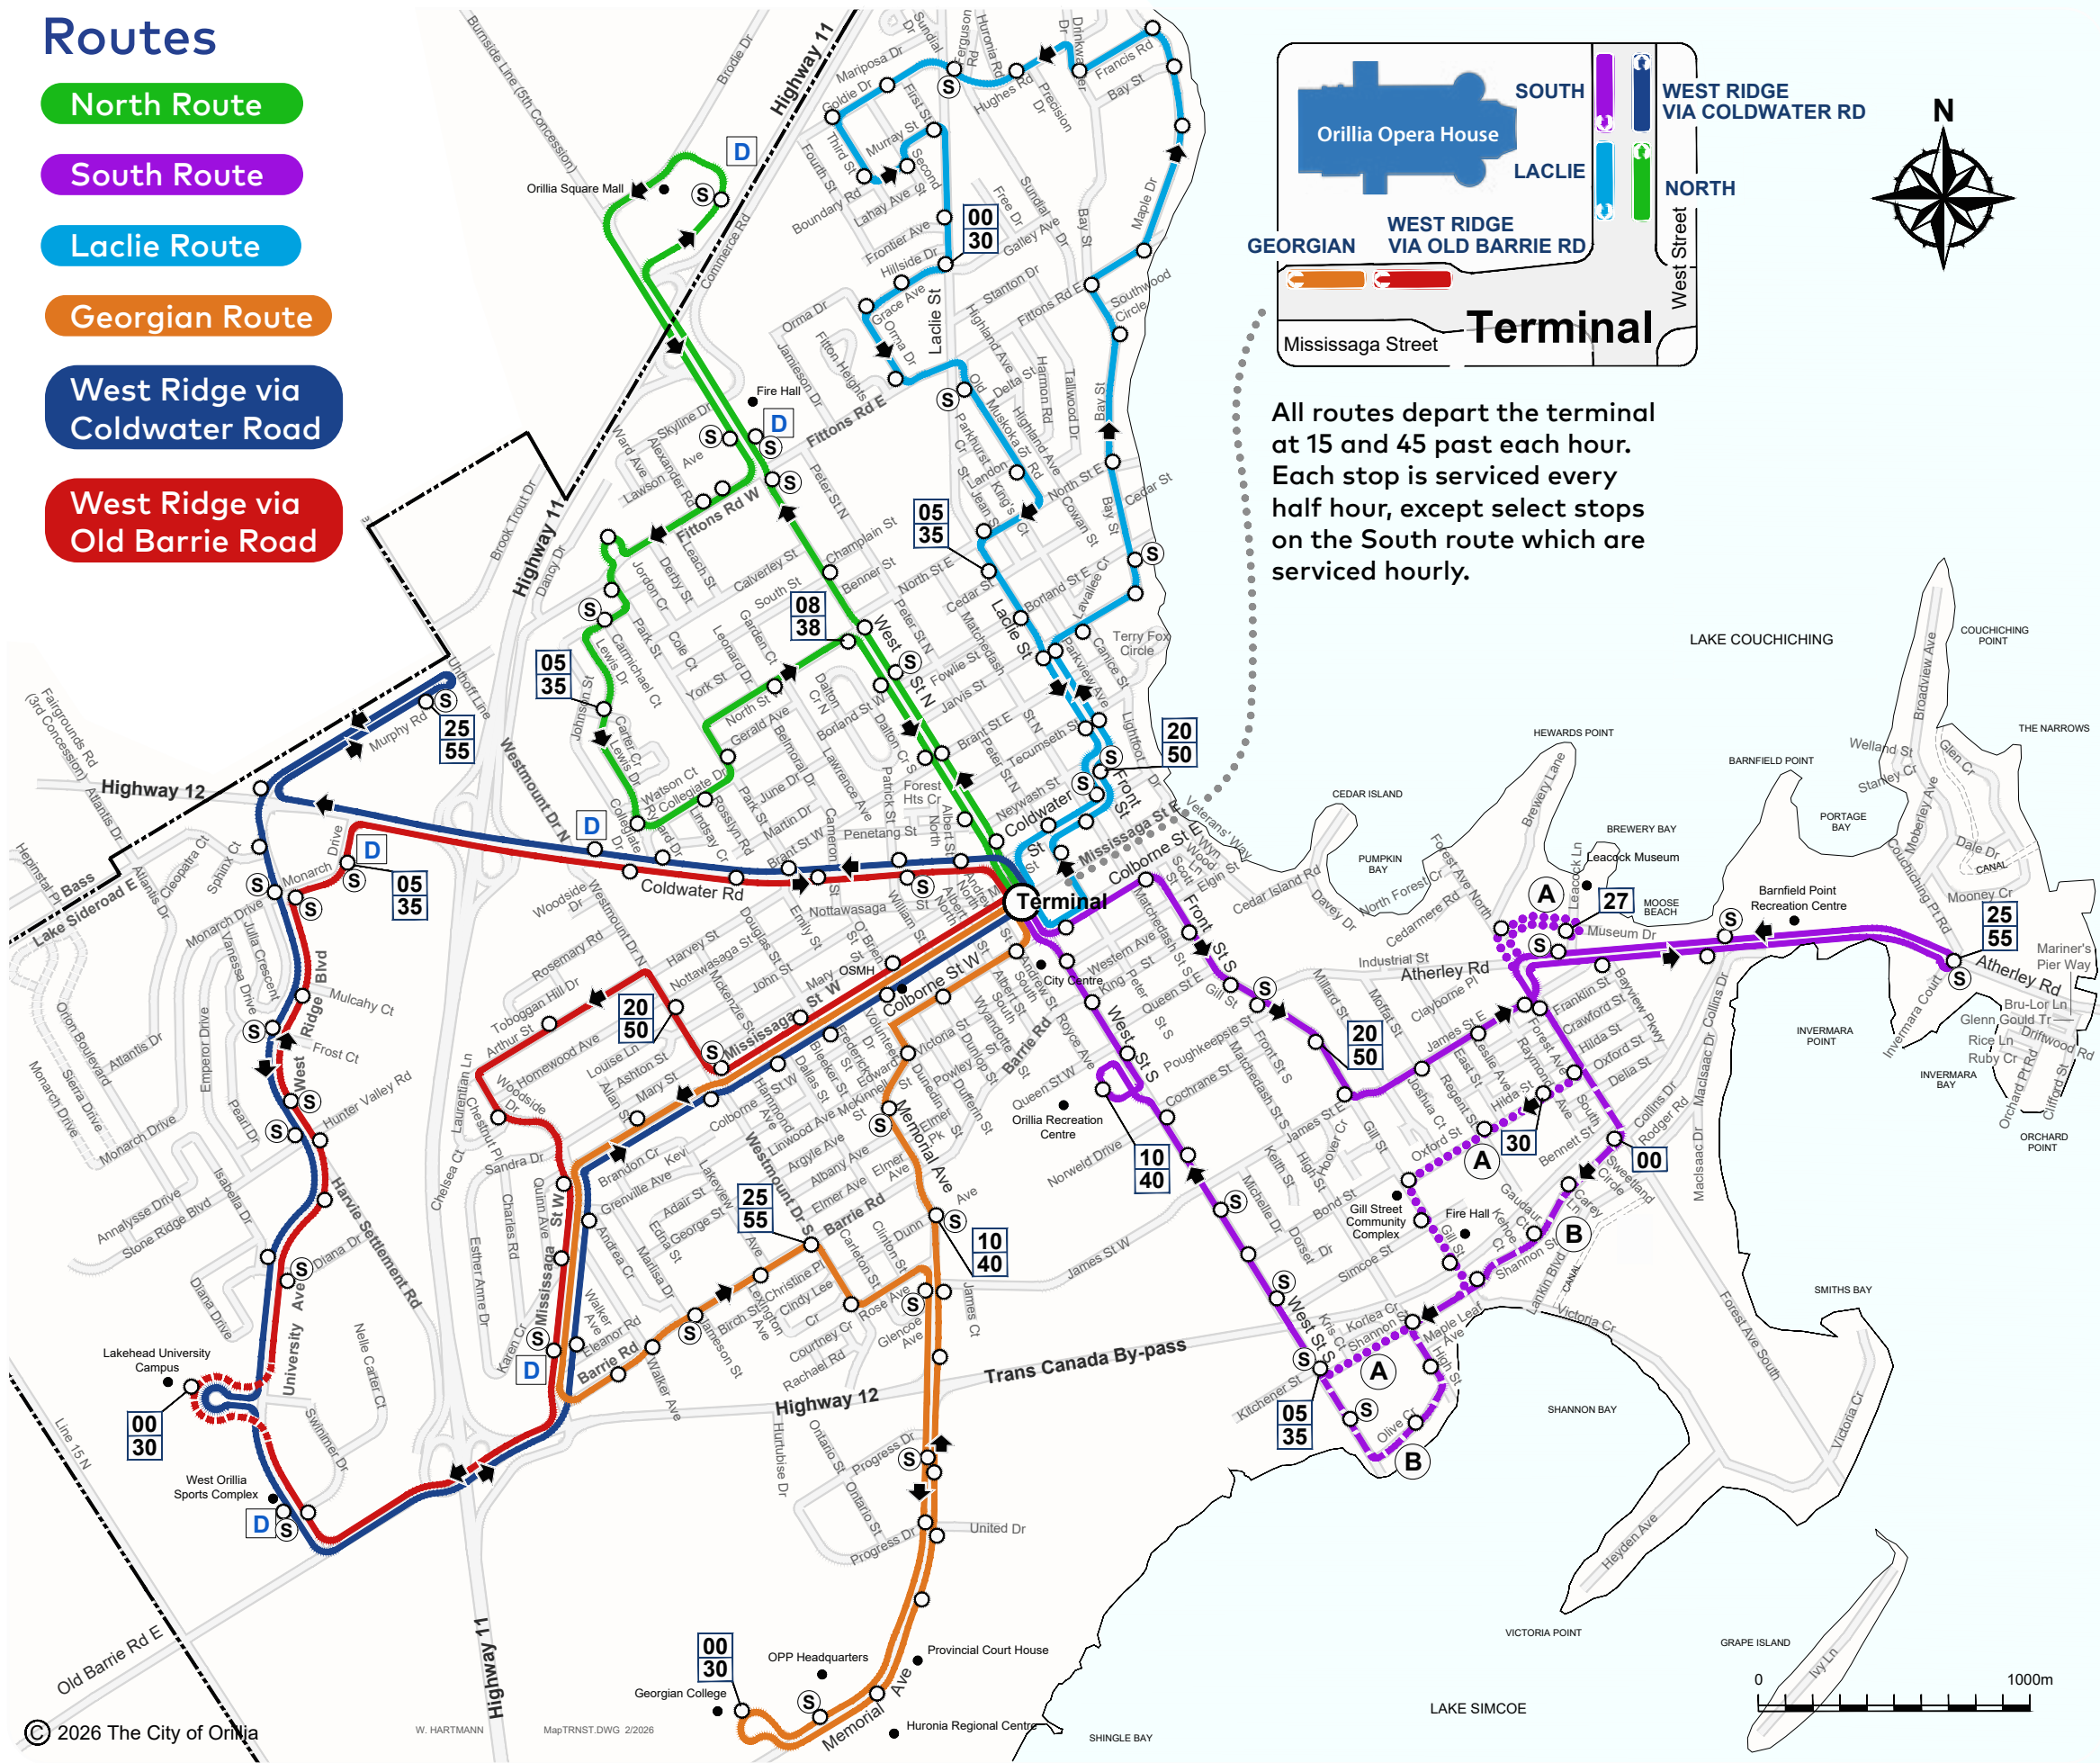

Routes

North Route

South Route

Laclie Route

Georgian Route

West Ridge via Coldwater Road

West Ridge via Old Barrie Road

All routes depart the terminal at 15 and 45 past each hour. Each stop is serviced every half hour, except select stops on the South route which are serviced hourly.

Legend

- ■ ■ ■ West Ridge via Old Barrie Road stop at Lakehead University on a trial basis from **August 15, 2025 to April 30, 2026.**
- A Hourly service. Bus departs terminal 15 min. after the hour.
- B Hourly service. Bus departs terminal 45 min. after the hour.
- 35
05 Bus arrival times at stops noted in minutes after the hour.
- Half hourly service. Bus departs terminal 15 and 45 minutes after the hour.
- T Transit terminal O Bus stop
- S Bus shelter D Dash Stop