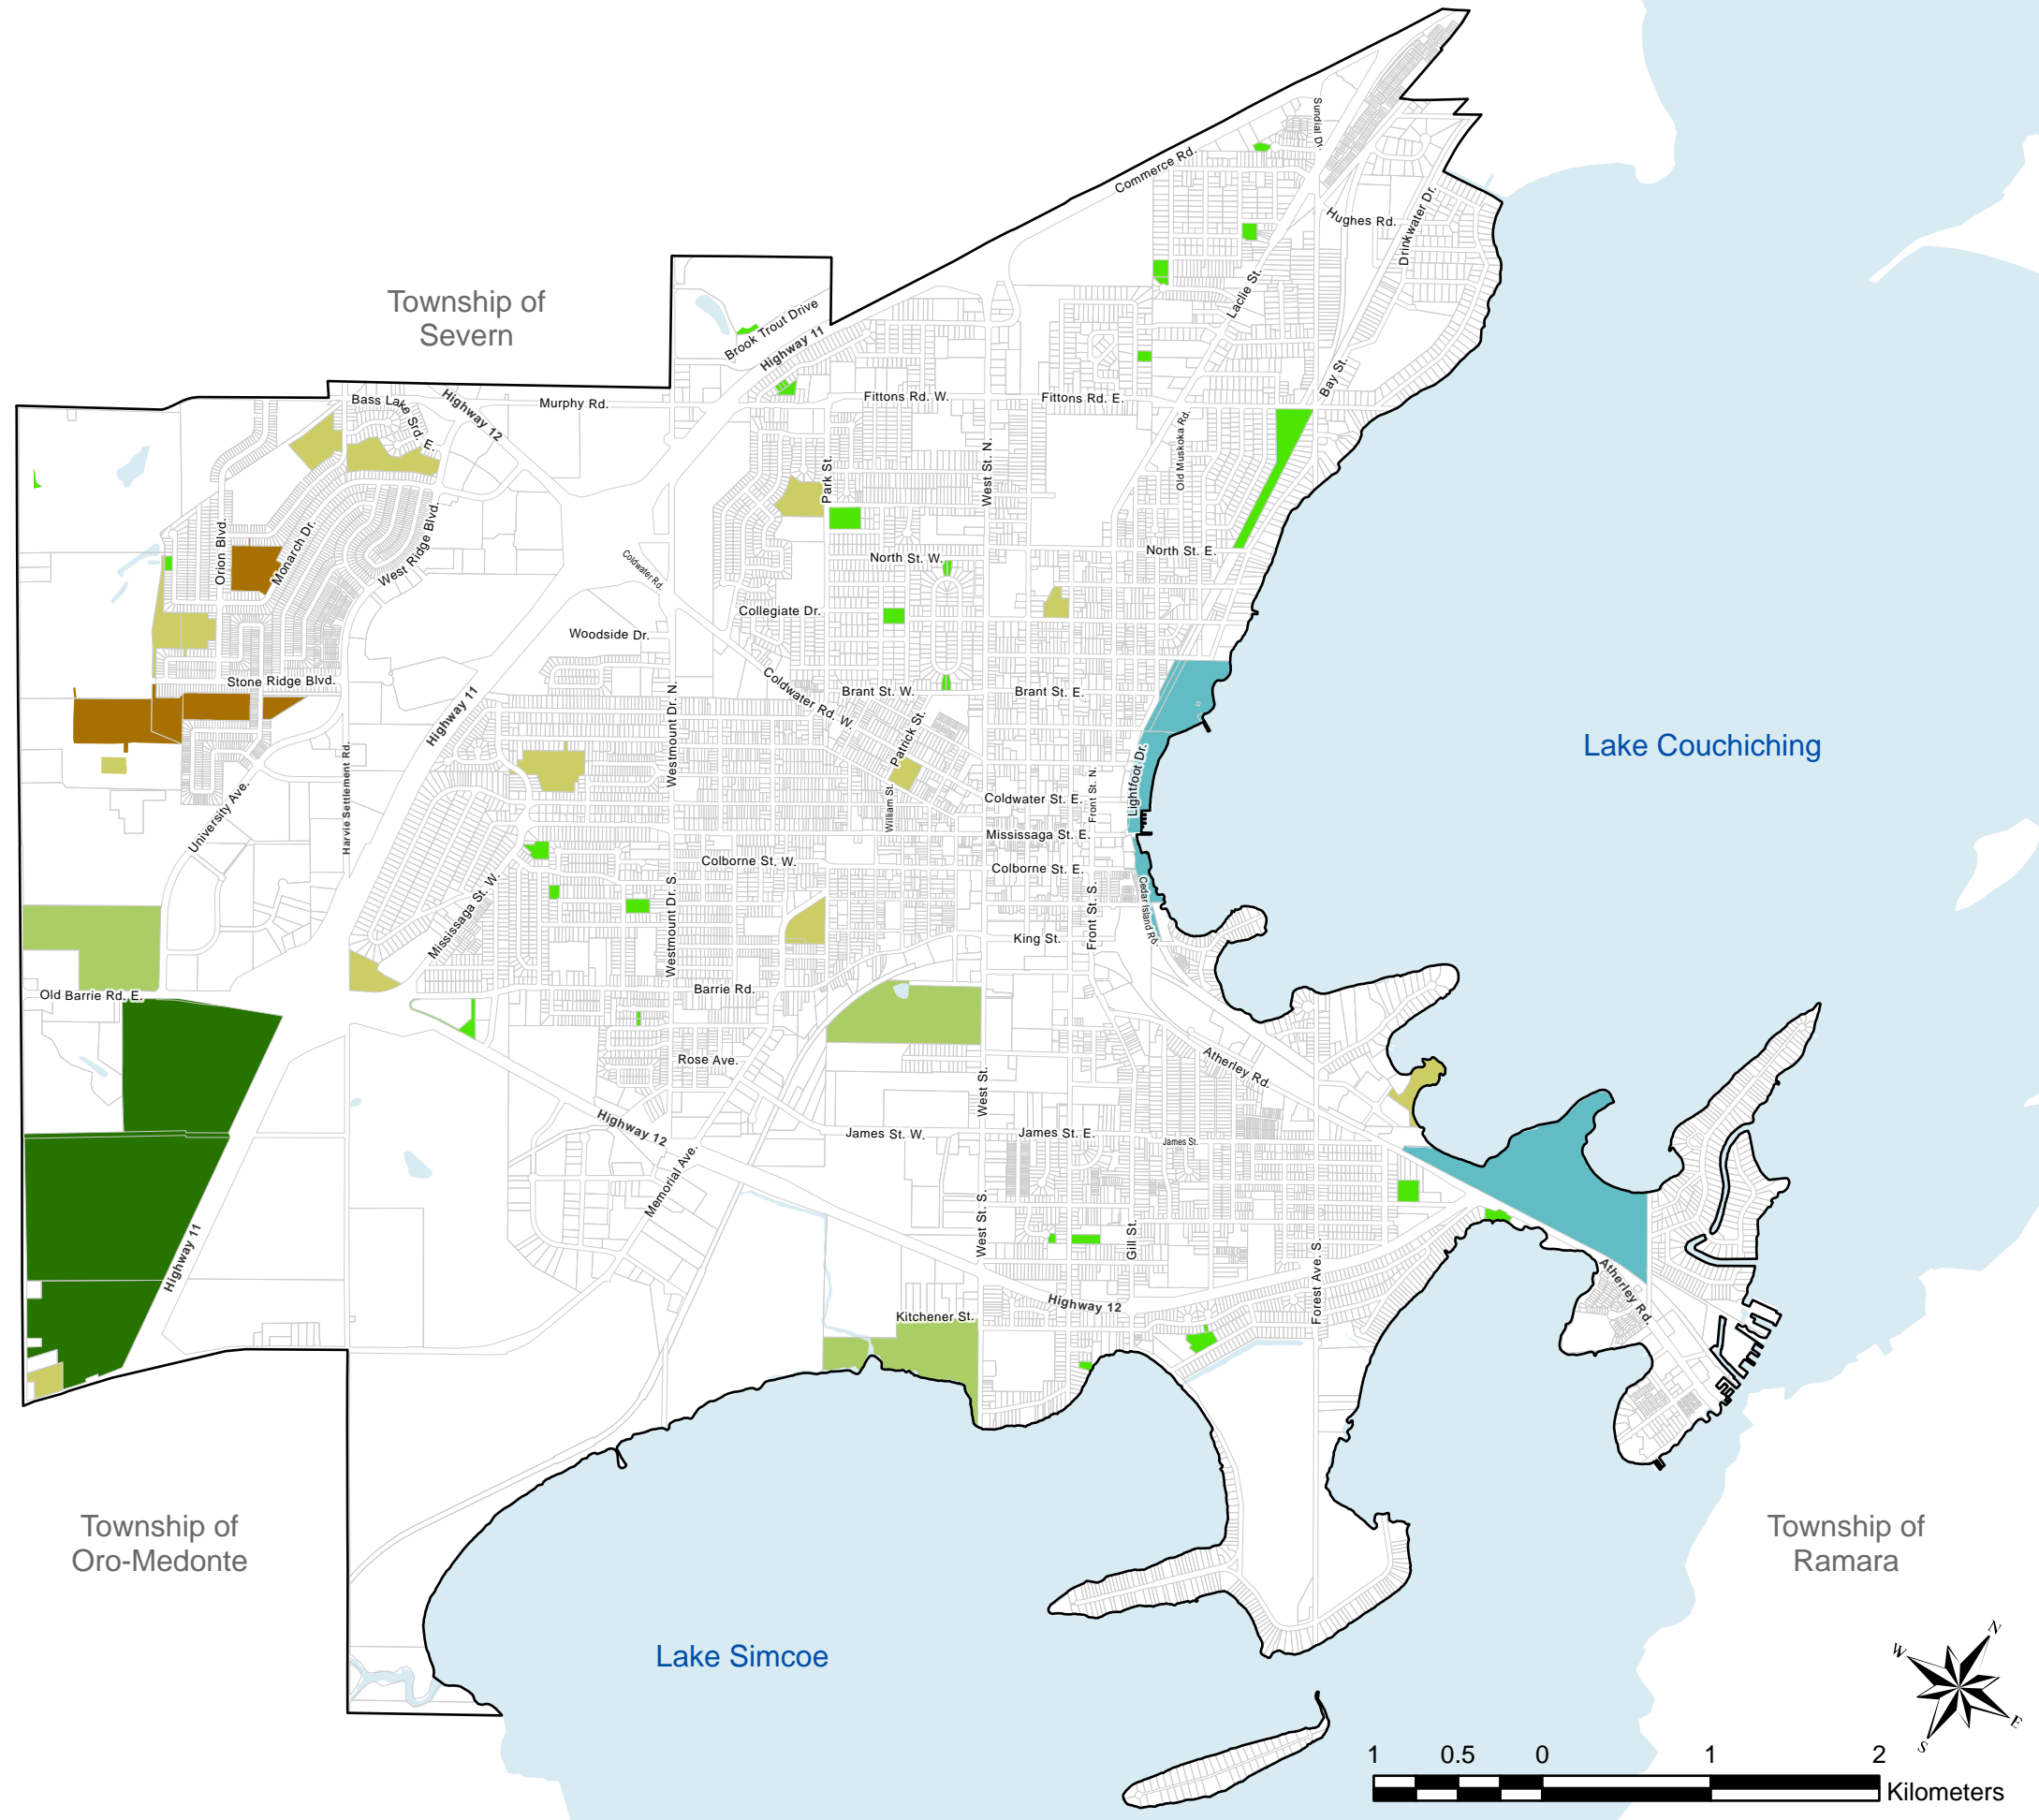

**Schedule H
City Parkland**

- Woodlots
- **Park Classifications**
- Neighbourhood Parks
- Community Parks
- Parkettes
- Open Space / Conservation Area
- Waterfront Parks
- **Base Features**
- Parcels
- City Boundary
- Waterbodies

Draft Date: February 13, 2026