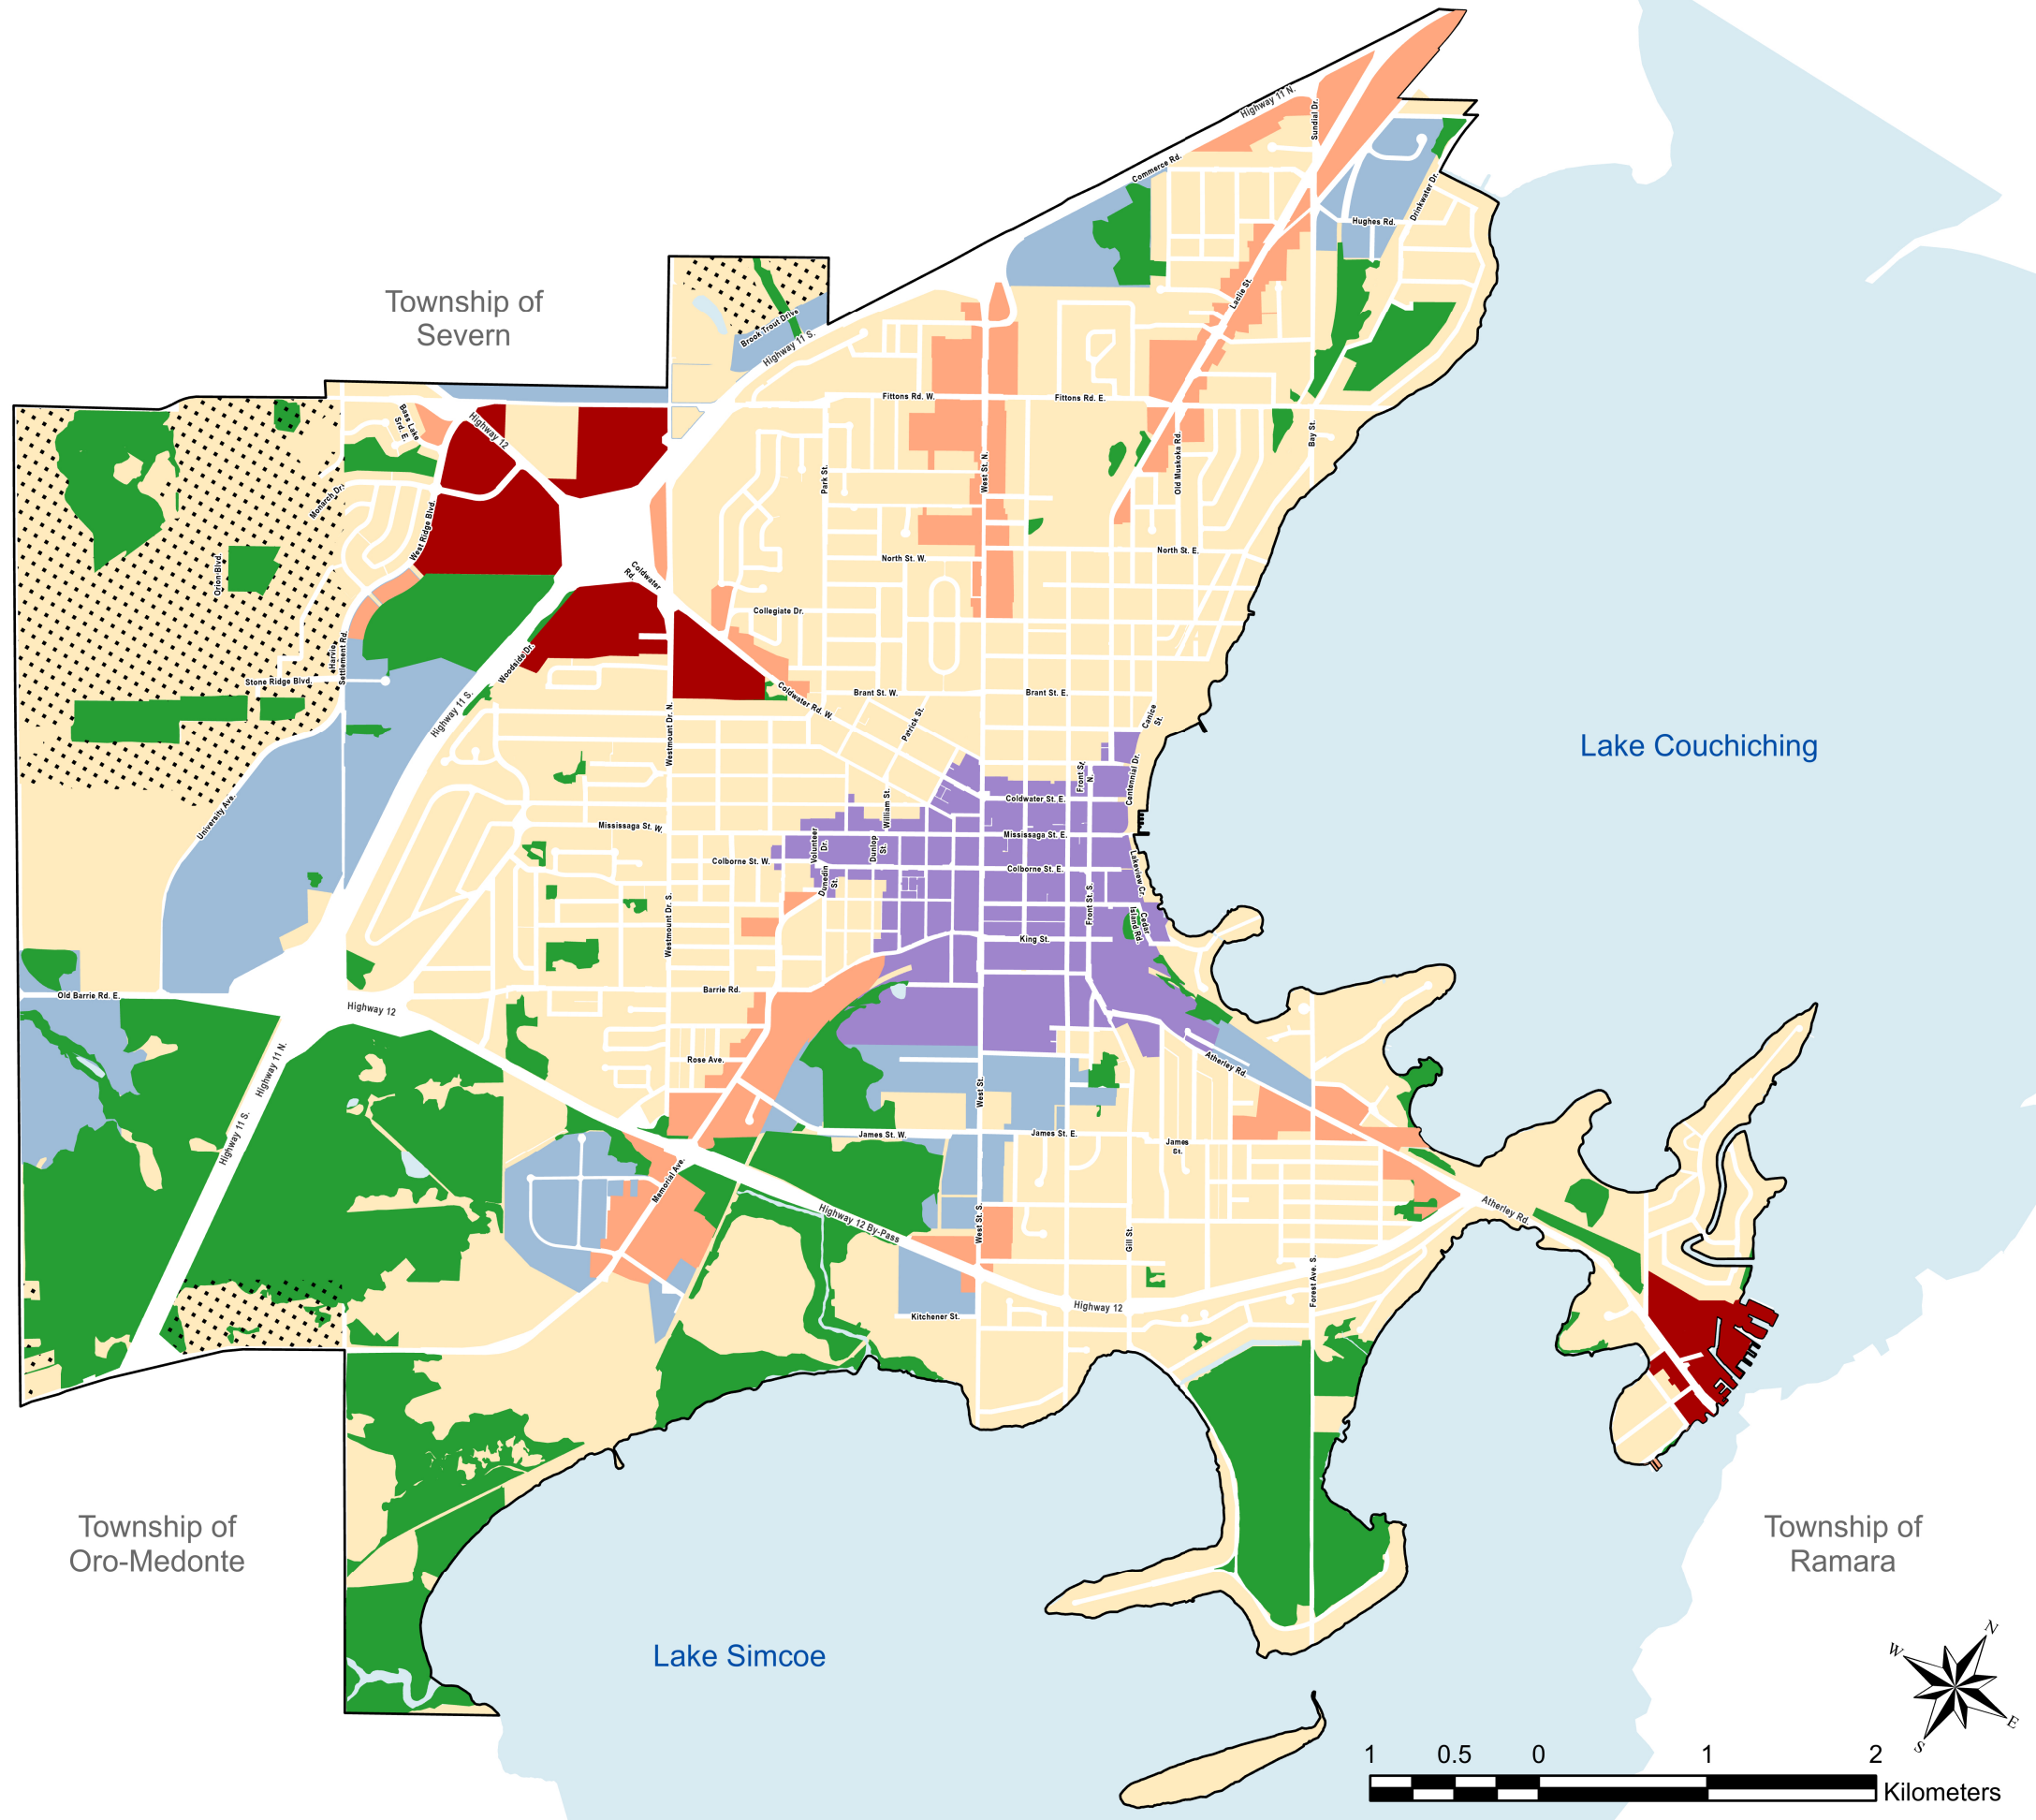

Schedule A City Structure

- Natural Heritage System
- Community Area
- Employment Area
- Designated Growth Area
- **Strategic Growth Area**
- Downtown
- Node
- Corridor
- **Base Features**
- City Boundary
- Waterbodies

Draft Date: October 8, 2025